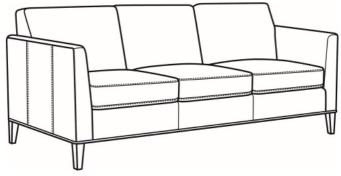

**Westport / L6700-05**

DESCRIPTION:	Chair (32.5W)
OUTSIDE:	32.5"W x 35"D x 35"H
INSIDE:	23.5"W x 21.5"D
SEAT:	20.5"H
ARM:	28"H
COM:	Plain: 101 sq ft
WEIGHT:	55 lbs

**L** = available in leather

**Standard Features:**

Tight Back

French Seamed

May be shown with optional features

**WESTPORT**

Standard Seat Cushion: Hallmark Seat

Also available:

Westport / L6700-07  
Leather Ottoman (27W X 21D)  
Outside: 27W x 21D x 18H  
Inside: 0W x 0D

Westport / 6700-07  
Ottoman (27W X 21D)  
Outside: 27W x 21D x 18H  
Inside: 0W x 0D

Westport / 6700-00  
Sofa (85W)  
Outside: 85W x 35D x 35H  
Inside: 76W x 21.5D

Westport / 6700-02  
Apt Sofa (79W)  
Outside: 79W x 35D x 35H  
Inside: 70W x 21.5D

Westport / 6700-05  
Chair (32.5W)  
Outside: 32.5W x 35D x 35H  
Inside: 23.5W x 21.5D

Westport / L6700-00  
Leather Sofa (85W)  
Outside: 85W x 35D x 35H  
Inside: 76W x 21.5D

Westport / L6700-02  
Leather Apt Sofa (79W)  
Outside: 79W x 35D x 35H  
Inside: 70W x 21.5D