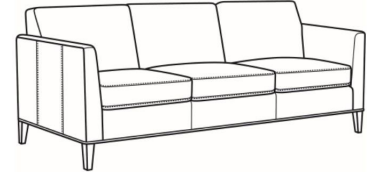

**Westport / L6700-05**

DESCRIPTION:	Chair (32.5W)
OUTSIDE:	32.5"W x 35"D x 35"H
INSIDE:	23.5"W x 21.5"D
SEAT:	20.5"H
ARM:	28"H
COM:	Plain: 101 sq ft
WEIGHT:	55 lbs

**L** = available in leather

**Standard Features:**

Tight Back

French Seamed

May be shown with optional features

**WESTPORT**

Standard Seat Cushion: Hallmark Seat

Also available:

Westport / L6700-07  
Leather Ottoman (27W X 21D)  
Outside: 27W x 21D x 18H  
Inside: 0W x 0D

Westport / 6700-07  
Ottoman (27W X 21D)  
Outside: 27W x 21D x 18H  
Inside: 0W x 0D

Westport / 6700-00  
Sofa (85W)  
Outside: 85W x 35D x 35H  
Inside: 76W x 21.5D

Westport / 6700-02  
Apt Sofa (79W)  
Outside: 79W x 35D x 35H  
Inside: 70W x 21.5D

Westport / 6700-05  
Chair (32.5W)  
Outside: 32.5W x 35D x 35H  
Inside: 23.5W x 21.5D

Westport / L6700-00  
Leather Sofa (85W)  
Outside: 85W x 35D x 35H  
Inside: 76W x 21.5D

Westport / L6700-02  
Leather Apt Sofa (79W)  
Outside: 79W x 35D x 35H  
Inside: 70W x 21.5D