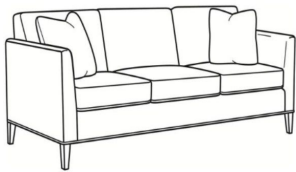

**Westport / L6700-05**

DESCRIPTION:	Chair (32.5W)
OUTSIDE:	32.5"W x 35"D x 35"H
INSIDE:	23.5"W x 21.5"D
SEAT:	20.5"H
ARM:	28"H
COM:	Plain: 101 sq ft
WEIGHT:	55 lbs

**L** = available in leather

**Standard Features:**

Tight Back

French Seamed

May be shown with optional features

**WESTPORT**

Standard Seat Cushion: Hallmark Seat

Also available:

Westport / L6700-07  
Leather Ottoman (27W X 21D)  
Outside: 27W x 21D x 18H  
Inside: 0W x 0D

Westport / 6700-07  
Ottoman (27W X 21D)  
Outside: 27W x 21D x 18H  
Inside: 0W x 0D

Westport / 6700-00  
Sofa (85W)  
Outside: 85W x 35D x 35H  
Inside: 76W x 21.5D

Westport / 6700-02  
Apt Sofa (79W)  
Outside: 79W x 35D x 35H  
Inside: 70W x 21.5D