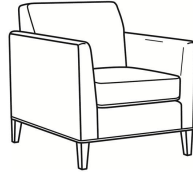

**Westport / L6700-05**

DESCRIPTION:	Chair (32.5W)
OUTSIDE:	32.5"W x 35"D x 35"H
INSIDE:	23.5"W x 21.5"D
SEAT:	20.5"H
ARM:	28"H
COM:	Plain: 101 sq ft
WEIGHT:	55 lbs

**L** = available in leather

**Standard Features:**

Tight Back

French Seamed

May be shown with optional features

**WESTPORT**

Standard Seat Cushion: Hallmark Seat

Also available:

Westport / L6700-07  
Leather Ottoman (27W X 21D)  
Outside: 27W x 21D x 18H  
Inside: 0W x 0D

Westport / 6700-07  
Ottoman (27W X 21D)  
Outside: 27W x 21D x 18H  
Inside: 0W x 0D

Westport / 6700-00  
Sofa (85W)  
Outside: 85W x 35D x 35H  
Inside: 76W x 21.5D

Westport / 6700-02  
Apt Sofa (79W)  
Outside: 79W x 35D x 35H  
Inside: 70W x 21.5D