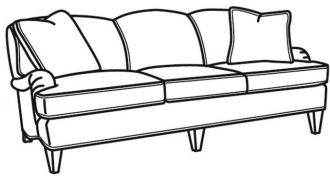

Russel / L8520

DESCRIPTION:	Sofa (88W)
OUTSIDE:	88"W x 40"D x 34"H
INSIDE:	75"W x 22"D
SEAT:	20"H
ARM:	22"H
COM:	Plain: 207 sq ft
WEIGHT:	130 lbs

L = available in leather

Standard Features:

Tight Back

May be shown with optional features

RUSSEL
Hallmark Seat

Standard Seat Cushion:

Also available:

Russel / 8520
Sofa (88W)
Outside: 88W x 40D x 34H
Inside: 75W x 22D

Russel / 8522
Apt Sofa (78W)
Outside: 78W x 40D x 34H
Inside: 65W x 22D

Russel / 8525
Chair (37W)
Outside: 37W x 40D x 34H
Inside: 23W x 22D

Russel / L8522
Leather Apt Sofa (78W)
Outside: 78W x 40D x 34H
Inside: 65W x 22D

Russel / L8525
Leather Chair (37W)
Outside: 37W x 40D x 34H
Inside: 23W x 22D