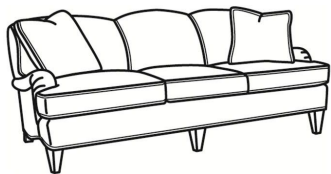

Russel / L8522

DESCRIPTION: Apt Sofa (78W)
 OUTSIDE: 78"W x 40"D x 34"H
 INSIDE: 65"W x 22"D
 SEAT: 20"H
 ARM: 22"H
 COM: Plain: 186 sq ft
 WEIGHT: 115 lbs

L = available in leather

Standard Features:

Tight Back

May be shown with optional features

RUSSEL
 Standard Seat Cushion: Hallmark Seat
 Standard Back Pillow: Fiber Back

Also available:

Russel / 8520
 Sofa (88W)
 Outside: 88W x 40D x 34H
 Inside: 75W x 22D

Russel / 8522
 Apt Sofa (78W)
 Outside: 78W x 40D x 34H
 Inside: 65W x 22D

Russel / 8525
 Chair (37W)
 Outside: 37W x 40D x 34H
 Inside: 23W x 22D

Russel / L8520
 Leather Sofa (88W)
 Outside: 88W x 40D x 34H
 Inside: 75W x 22D

Russel / L8525
 Leather Chair (37W)
 Outside: 37W x 40D x 34H
 Inside: 23W x 22D