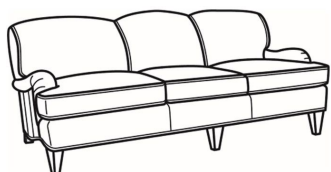

Russel / L8522

DESCRIPTION: Apt Sofa (78W)
 OUTSIDE: 78"W x 40"D x 34"H
 INSIDE: 65"W x 22"D
 SEAT: 20"H
 ARM: 22"H
 COM: Plain: 186 sq ft
 WEIGHT: 115 lbs

L = available in leather

Standard Features:

Tight Back

May be shown with optional features

RUSSEL
 Standard Seat Cushion: Hallmark Seat
 Standard Back Pillow: Fiber Back

Also available:

Russel / 8520
 Sofa (88W)
 Outside: 88W x 40D x 34H
 Inside: 75W x 22D

Russel / 8522
 Apt Sofa (78W)
 Outside: 78W x 40D x 34H
 Inside: 65W x 22D

Russel / 8525
 Chair (37W)
 Outside: 37W x 40D x 34H
 Inside: 23W x 22D

Russel / L8520
 Leather Sofa (88W)
 Outside: 88W x 40D x 34H
 Inside: 75W x 22D

Russel / L8525
 Leather Chair (37W)
 Outside: 37W x 40D x 34H
 Inside: 23W x 22D