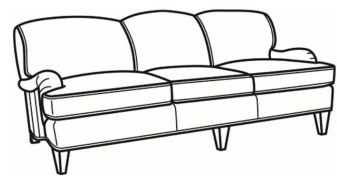

Russel / L8525

DESCRIPTION:	Chair (37W)
OUTSIDE:	37"W x 40"D x 34"H
INSIDE:	23"W x 22"D
SEAT:	20"H
ARM:	22"H
COM:	Plain: 101 sq ft
WEIGHT:	85 lbs

L = available in leather

Standard Features:

Tight Back

May be shown with optional features

RUSSEL

Standard Seat Cushion: Hallmark Seat

Also available:

Russel / L8527
Leather Ottoman (31W X 23D)
Outside: 31W x 23D x 19H
Inside: 0W x 0D

Russel / 8527
Ottoman (31W X 23D)
Outside: 31W x 23D x 19H
Inside: 0W x 0D

Russel / 8520
Sofa (88W)
Outside: 88W x 40D x 34H
Inside: 75W x 22D

Russel / 8522
Apt Sofa (78W)
Outside: 78W x 40D x 34H
Inside: 65W x 22D

Russel / 8525
Chair (37W)
Outside: 37W x 40D x 34H
Inside: 23W x 22D