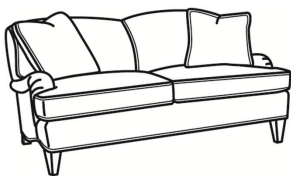

Russel / L8525

DESCRIPTION:	Chair (37W)
OUTSIDE:	37"W x 40"D x 34"H
INSIDE:	23"W x 22"D
SEAT:	20"H
ARM:	22"H
COM:	Plain: 101 sq ft
WEIGHT:	85 lbs

L = available in leather

Standard Features:

Tight Back

May be shown with optional features

RUSSEL

Standard Seat Cushion: Hallmark Seat

Also available:

Russel / L8527
Leather Ottoman (31W X 23D)
Outside: 31W x 23D x 19H
Inside: 0W x 0D

Russel / 8527
Ottoman (31W X 23D)
Outside: 31W x 23D x 19H
Inside: 0W x 0D

Russel / 8520
Sofa (88W)
Outside: 88W x 40D x 34H
Inside: 75W x 22D

Russel / 8522
Apt Sofa (78W)
Outside: 78W x 40D x 34H
Inside: 65W x 22D

Russel / 8525
Chair (37W)
Outside: 37W x 40D x 34H
Inside: 23W x 22D