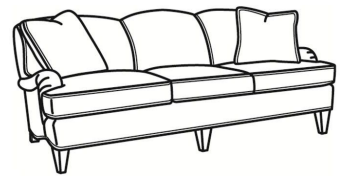

Russel / L8525

DESCRIPTION:	Chair (37W)
OUTSIDE:	37"W x 40"D x 34"H
INSIDE:	23"W x 22"D
SEAT:	20"H
ARM:	22"H
COM:	Plain: 101 sq ft
WEIGHT:	85 lbs

L = available in leather

Standard Features:

Tight Back

May be shown with optional features

RUSSEL

Standard Seat Cushion: Hallmark Seat

Also available:

Russel / L8527
Leather Ottoman (31W X 23D)
Outside: 31W x 23D x 19H
Inside: 0W x 0D

Russel / 8527
Ottoman (31W X 23D)
Outside: 31W x 23D x 19H
Inside: 0W x 0D

Russel / 8520
Sofa (88W)
Outside: 88W x 40D x 34H
Inside: 75W x 22D

Russel / 8522
Apt Sofa (78W)
Outside: 78W x 40D x 34H
Inside: 65W x 22D

Russel / 8525
Chair (37W)
Outside: 37W x 40D x 34H
Inside: 23W x 22D