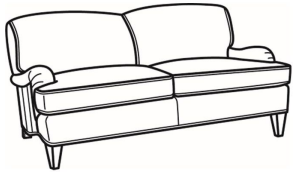

Russel / L8525

DESCRIPTION:	Chair (37W)
OUTSIDE:	37"W x 40"D x 34"H
INSIDE:	23"W x 22"D
SEAT:	20"H
ARM:	22"H
COM:	Plain: 101 sq ft
WEIGHT:	85 lbs

L = available in leather

Standard Features:

Tight Back

May be shown with optional features

Russel / 8520
Sofa (88W)
Outside: 88W x 40D x 34H
Inside: 75W x 22D

Russel / 8522
Apt Sofa (78W)
Outside: 78W x 40D x 34H
Inside: 65W x 22D

Russel / 8525
Chair (37W)
Outside: 37W x 40D x 34H
Inside: 23W x 22D

Russel / L8520
Leather Sofa (88W)
Outside: 88W x 40D x 34H
Inside: 75W x 22D

Russel / L8522

Leather Apt Sofa (78W)

Outside: 78W x 40D x 34H

Inside: 65W x 22D