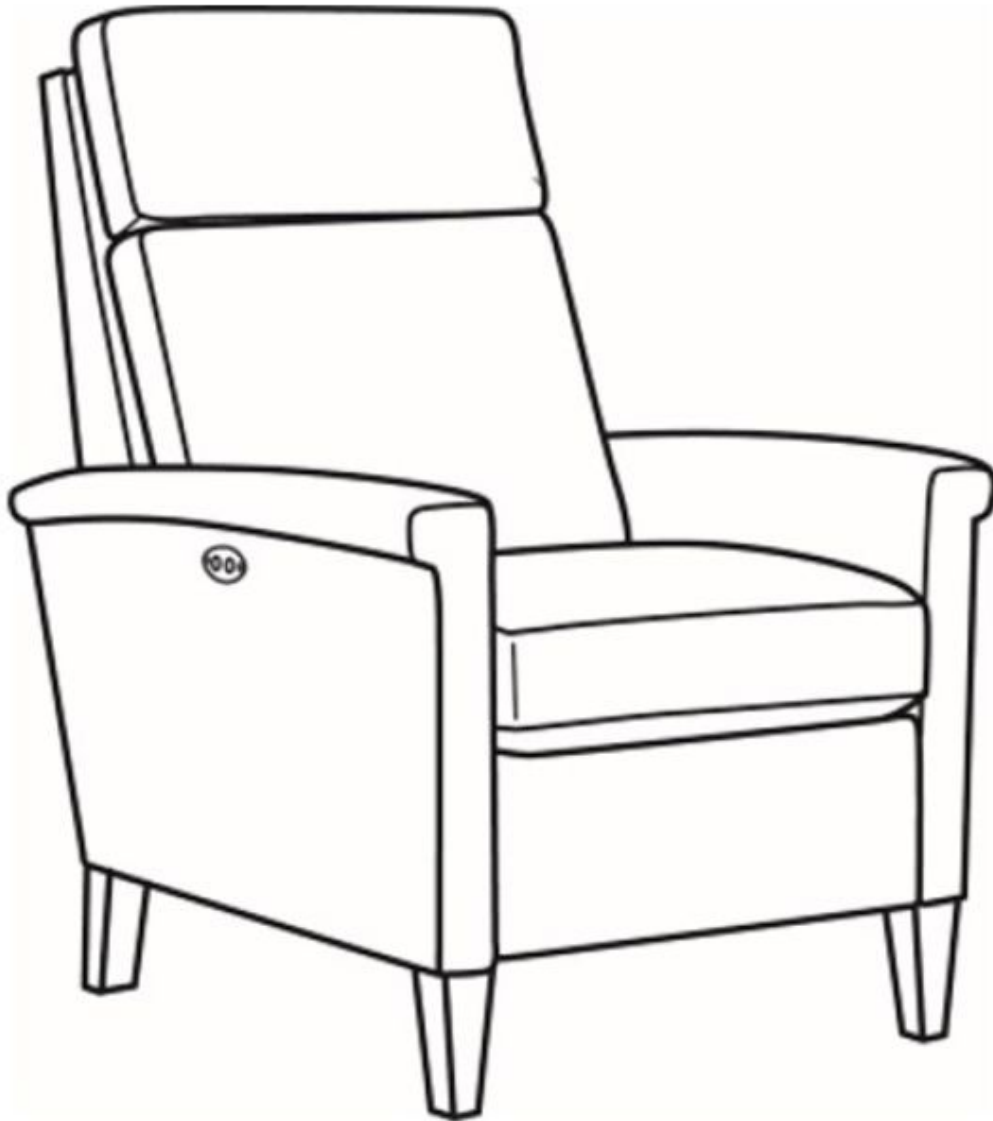

CR LAINÉ[®]

STYLE • COMFORT • COLOR

Noah / 1575-05PR

Outside: 29.5"W x 37"D x 43"H

Inside: 21"W x 21"D

Seat: 20.5"H

Arm: 24.5"H

Back Rail Height: 40.5"H