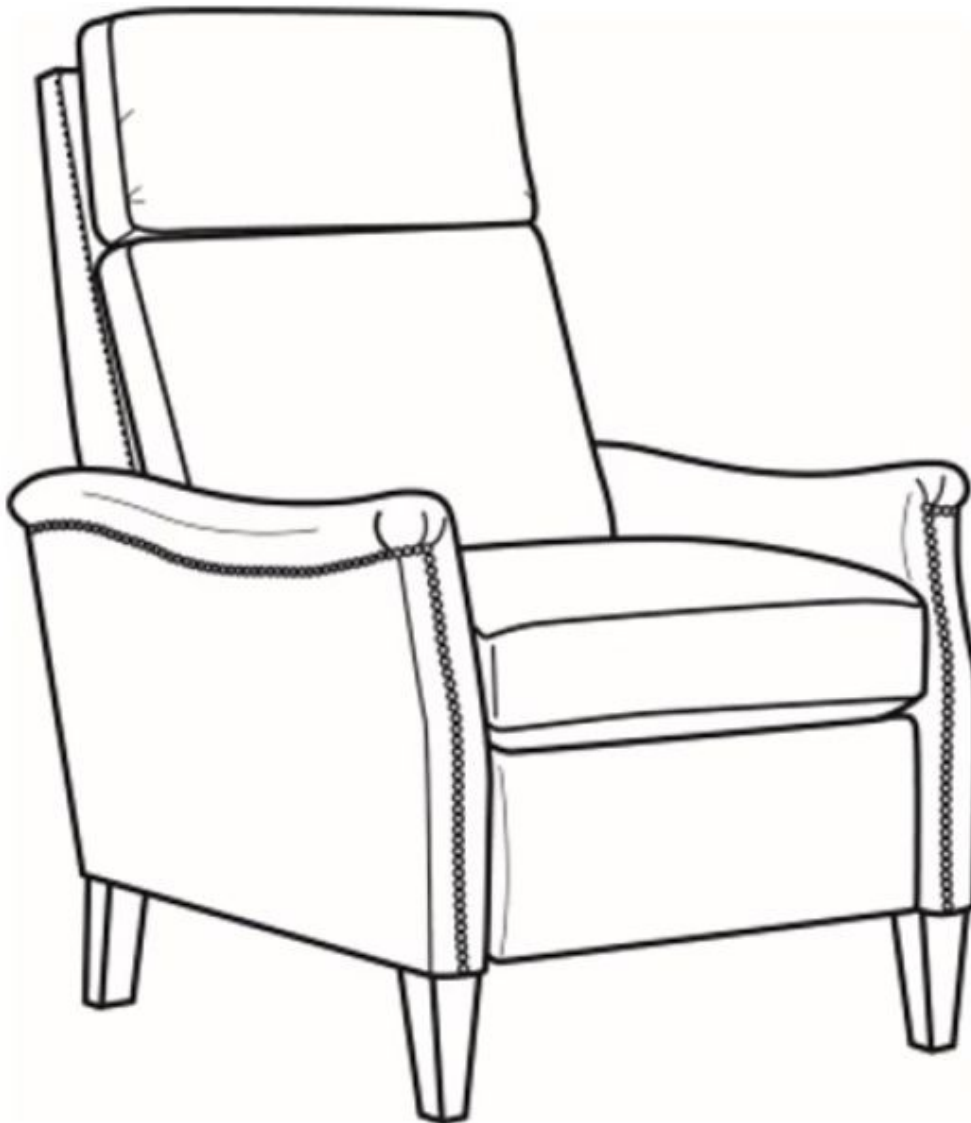

CR LAINÉ[®]

STYLE • COMFORT • COLOR

Luke / 1675-05MR

Outside: 29"W x 37"D x 43"H

Inside: 21"W x 21"D

Seat: 20.5"H

Arm: 24.5"H

Back Rail Height: 40.5"H