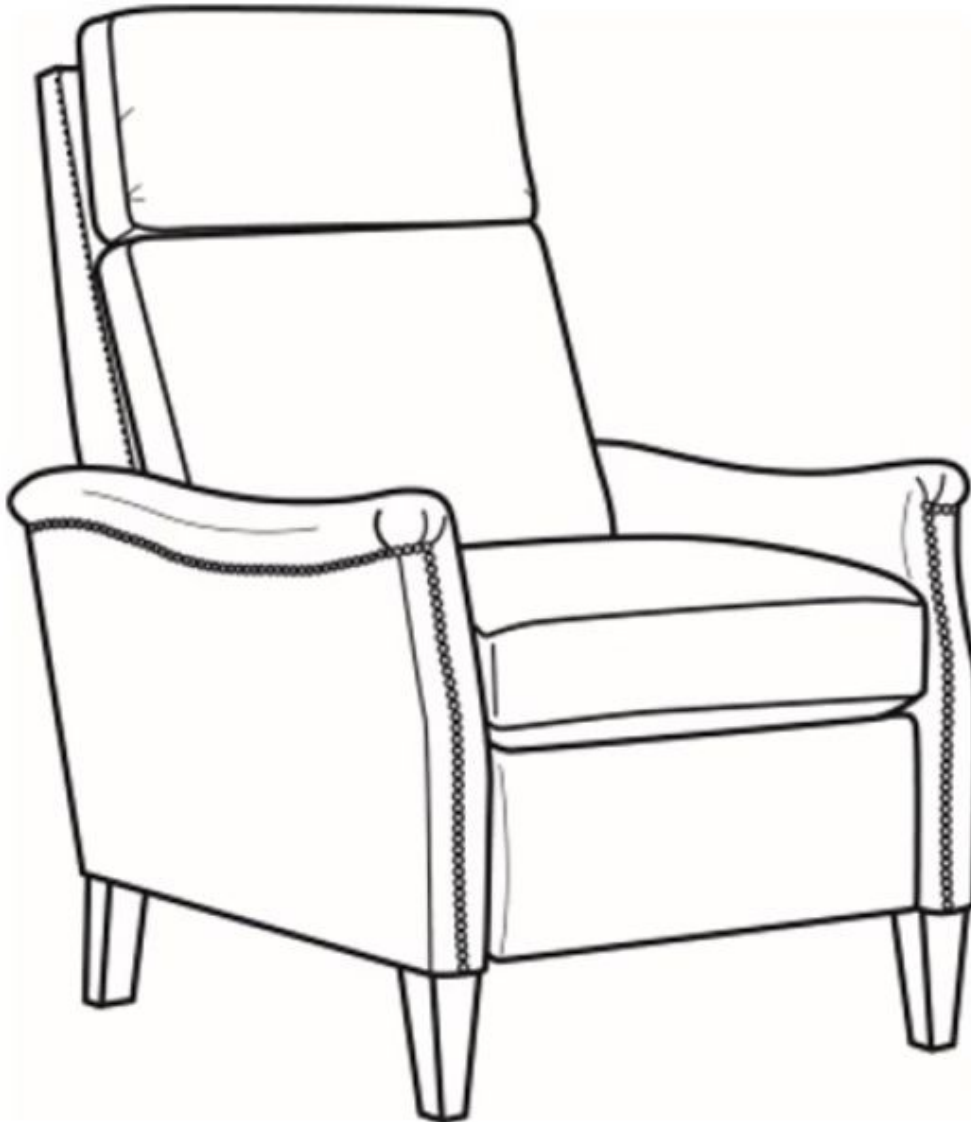

# CR LAINÉ<sup>®</sup>

STYLE • COMFORT • COLOR

**Luke / 1675-05MR**

Outside: 29"W x 37"D x 43"H

Inside: 21"W x 21"D

Seat: 20.5"H

Arm: 24.5"H

Back Rail Height: 40.5"H