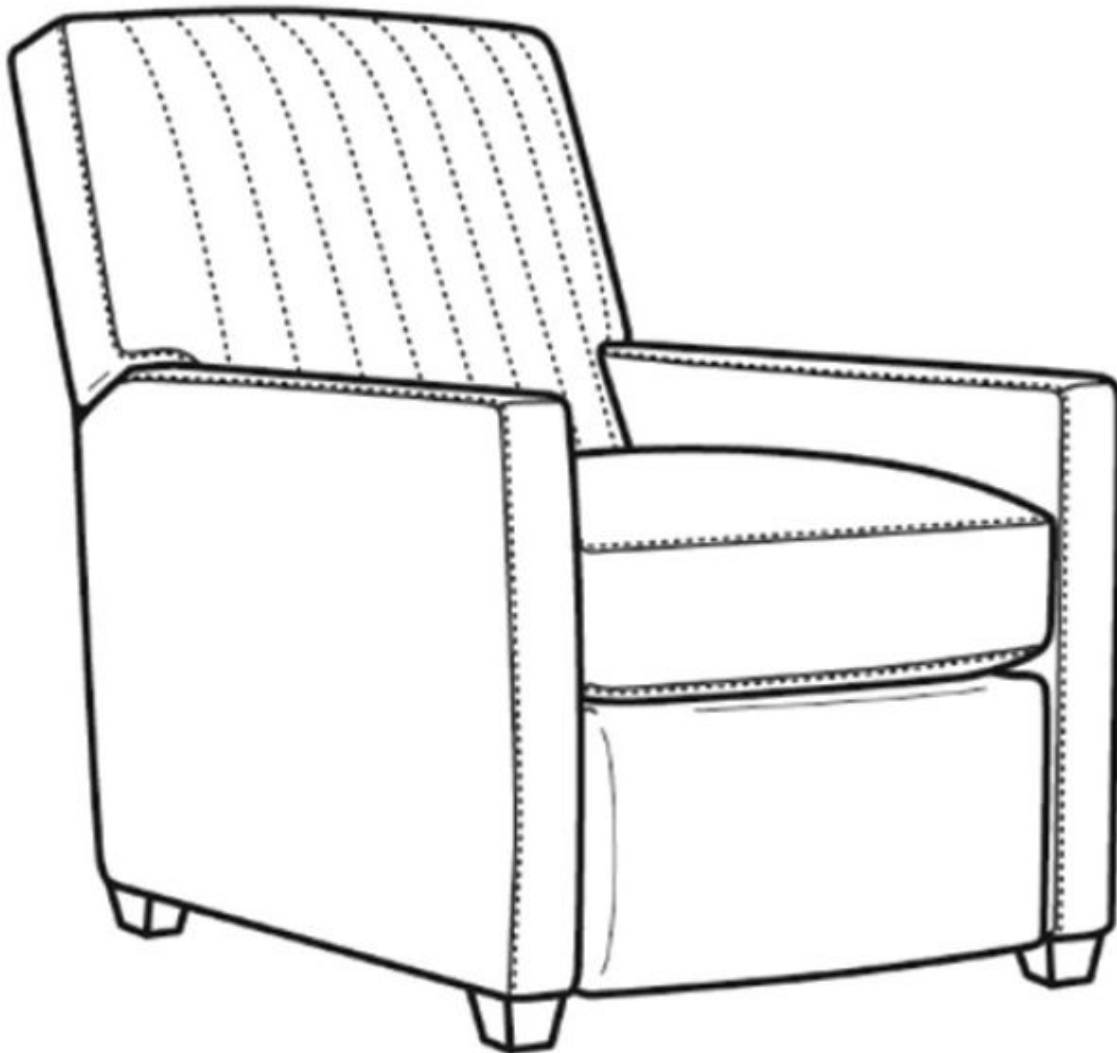

CR LAINÉ[®]

STYLE • COMFORT • COLOR

Malcolm / 1775-05CHMR
Outside: 30"W x 41.5"D x 38.5"H
Inside: 22.5"W x 22"D
Seat: 21.5"H
Arm: 24.5"H