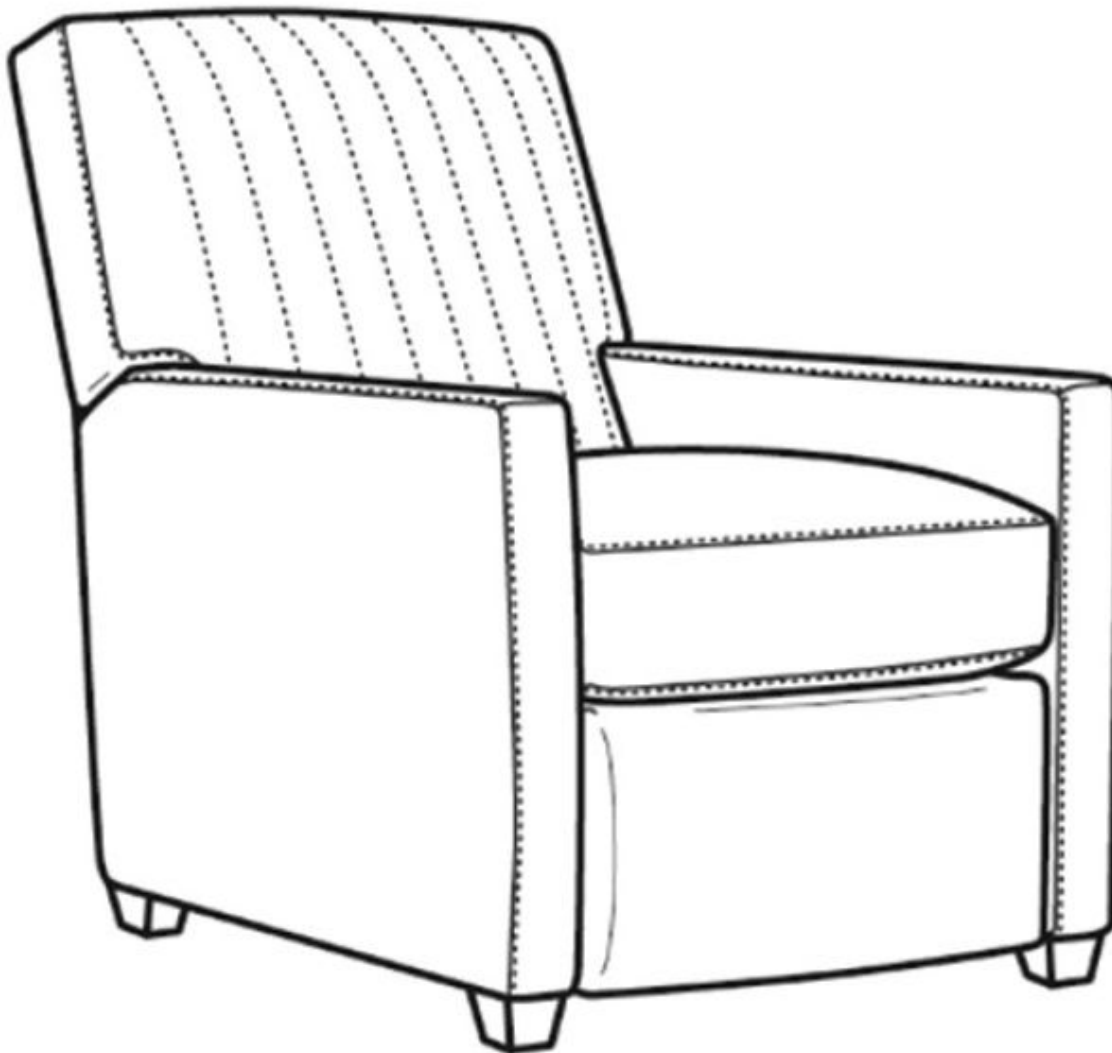

CR LAINÉ[®]

STYLE • COMFORT • COLOR

Malcolm / 1775-05CHMR
Outside: 30"W x 41.5"D x 38.5"H
Inside: 22.5"W x 22"D
Seat: 21.5"H
Arm: 24.5"H