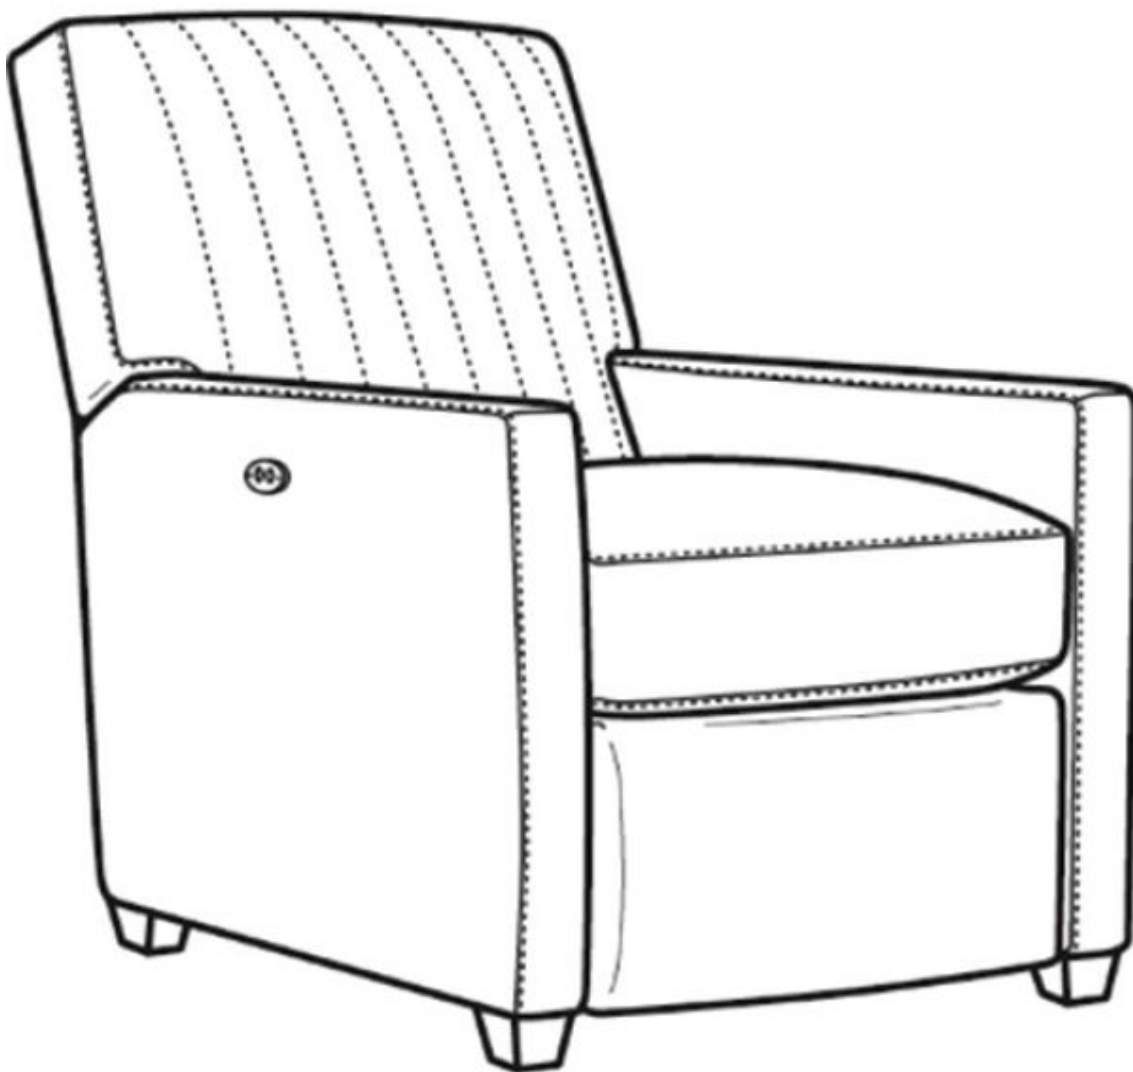

CR LAINÉ[®]

STYLE • COMFORT • COLOR

Malcolm / 1775-05CHPR
Outside: 30"W x 41.5"D x 38.5"H
Inside: 22.5"W x 22"D
Seat: 21.5"H
Arm: 24.5"H