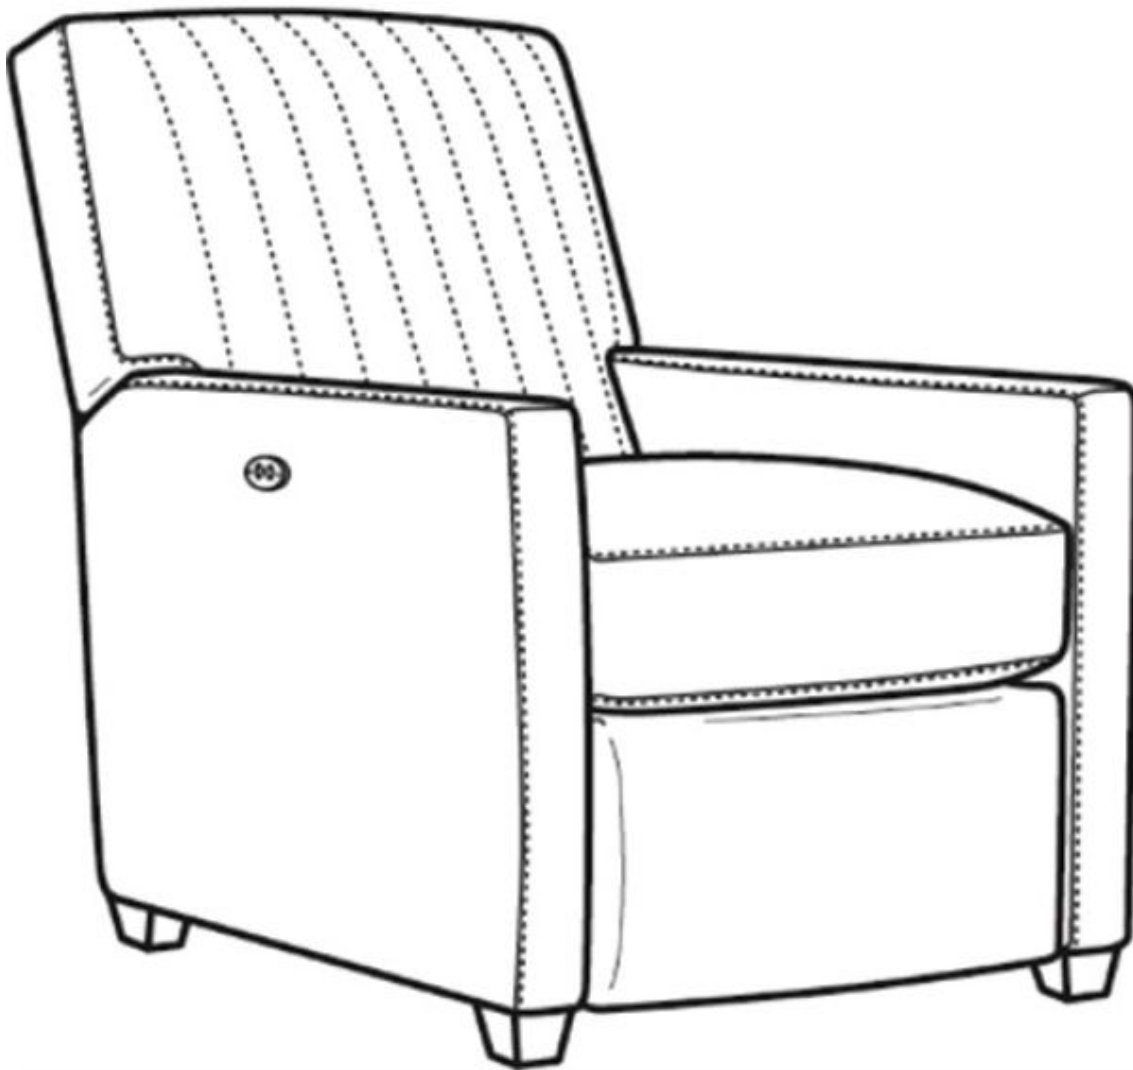

CR LAINÉ[®]

STYLE • COMFORT • COLOR

Malcolm / 1775-05CHPR
Outside: 30"W x 41.5"D x 38.5"H
Inside: 22.5"W x 22"D
Seat: 21.5"H
Arm: 24.5"H