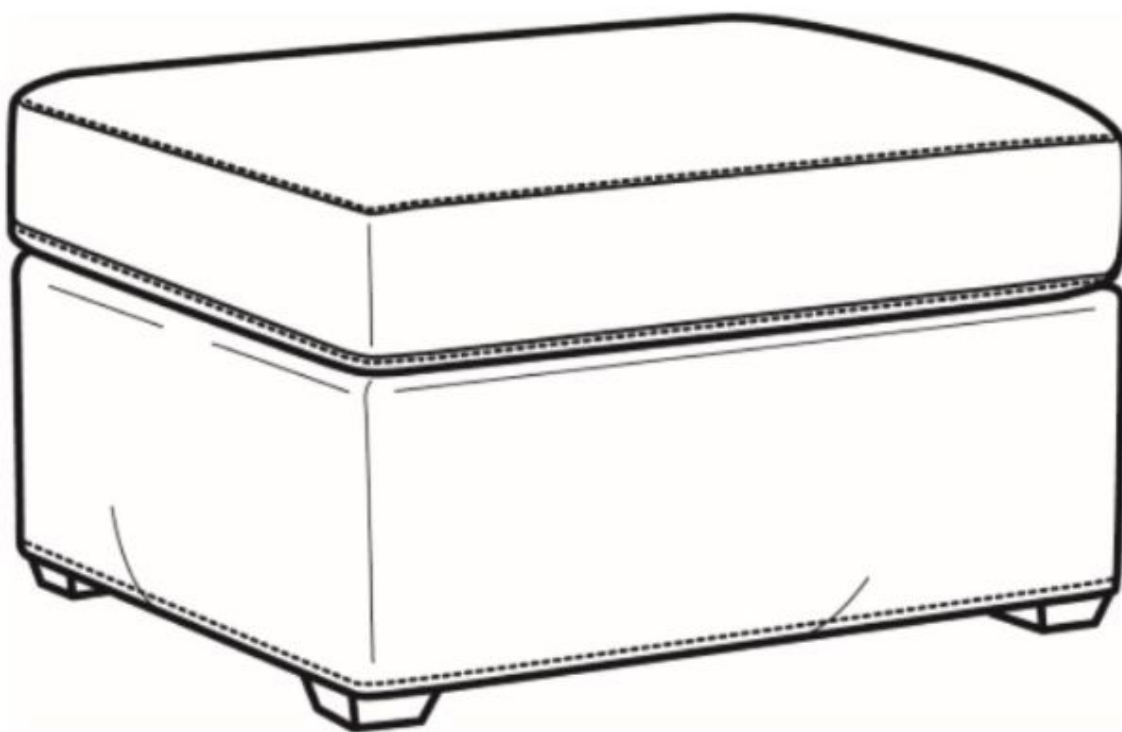

CR LAINÉ[®]

STYLE • COMFORT • COLOR

Malcolm / 1775-07SC
Outside: 27"W x 22"D x 17"H