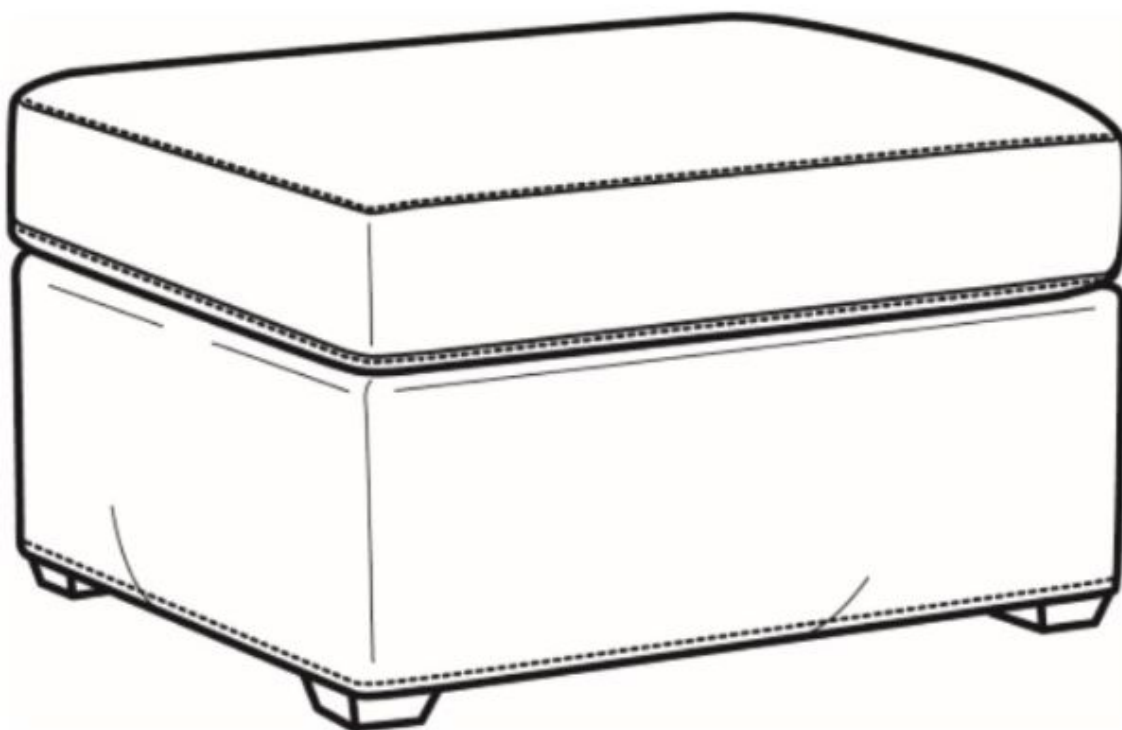

CR LAINÉ[®]

STYLE • COMFORT • COLOR

Malcolm / 1775-07SC
Outside: 27"W x 22"D x 17"H