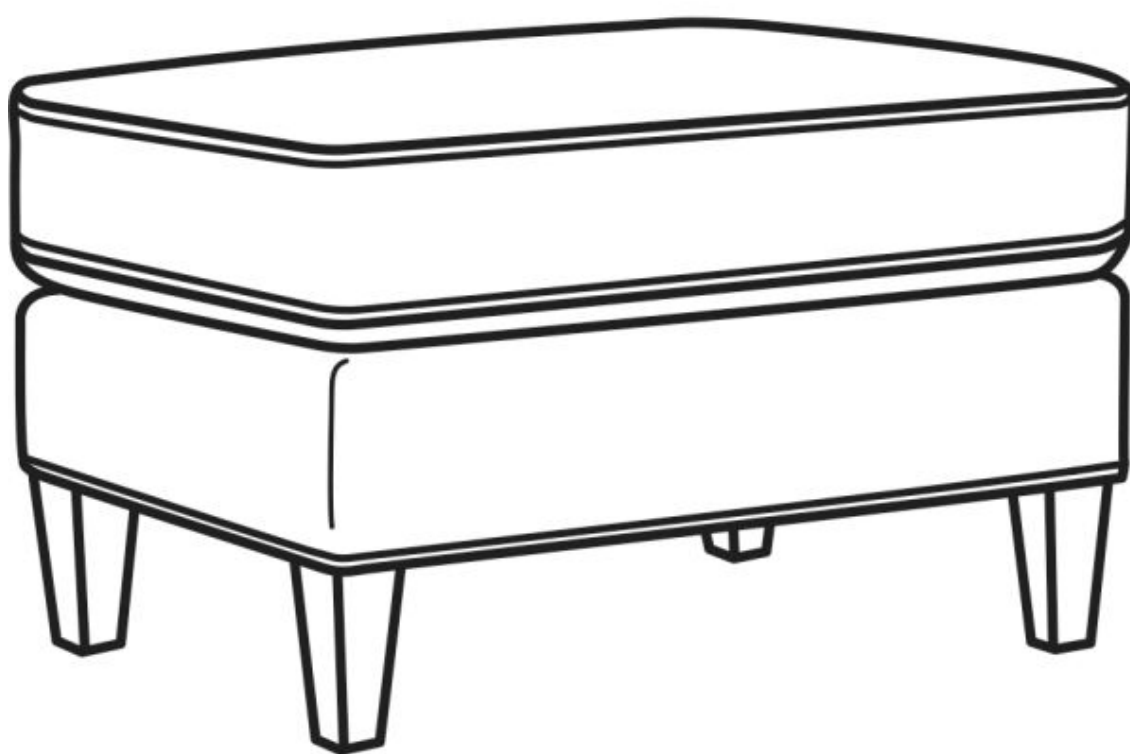

CR LAINÉ[®]

STYLE • COMFORT • COLOR

Chandler / 2445-07
Outside: 28"W x 21"D x 17.5"H