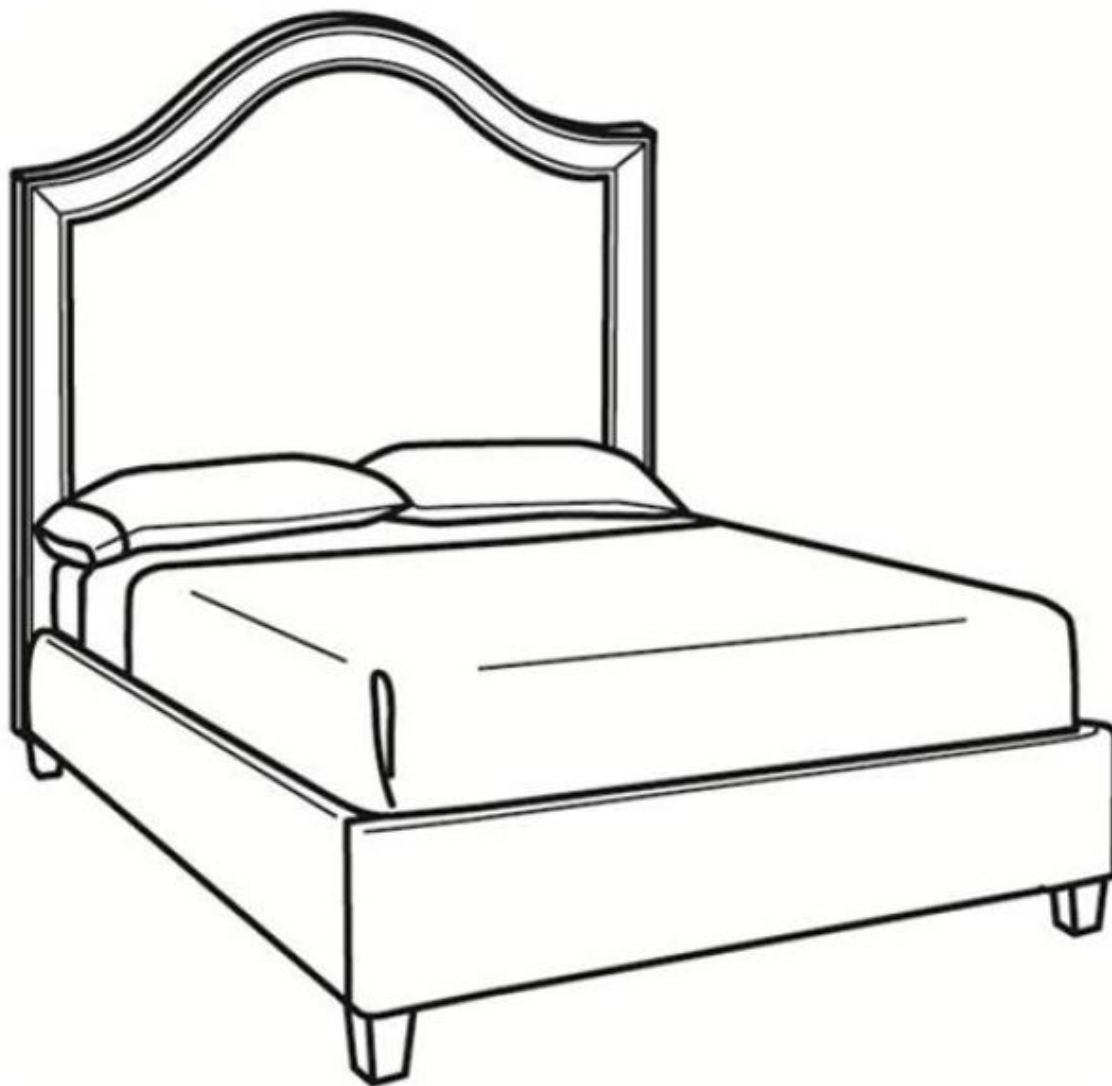

CR LAINÉ[®]

STYLE • COMFORT • COLOR

Alexa / BK300-T
Outside: 80"W x 88"D x 72"H