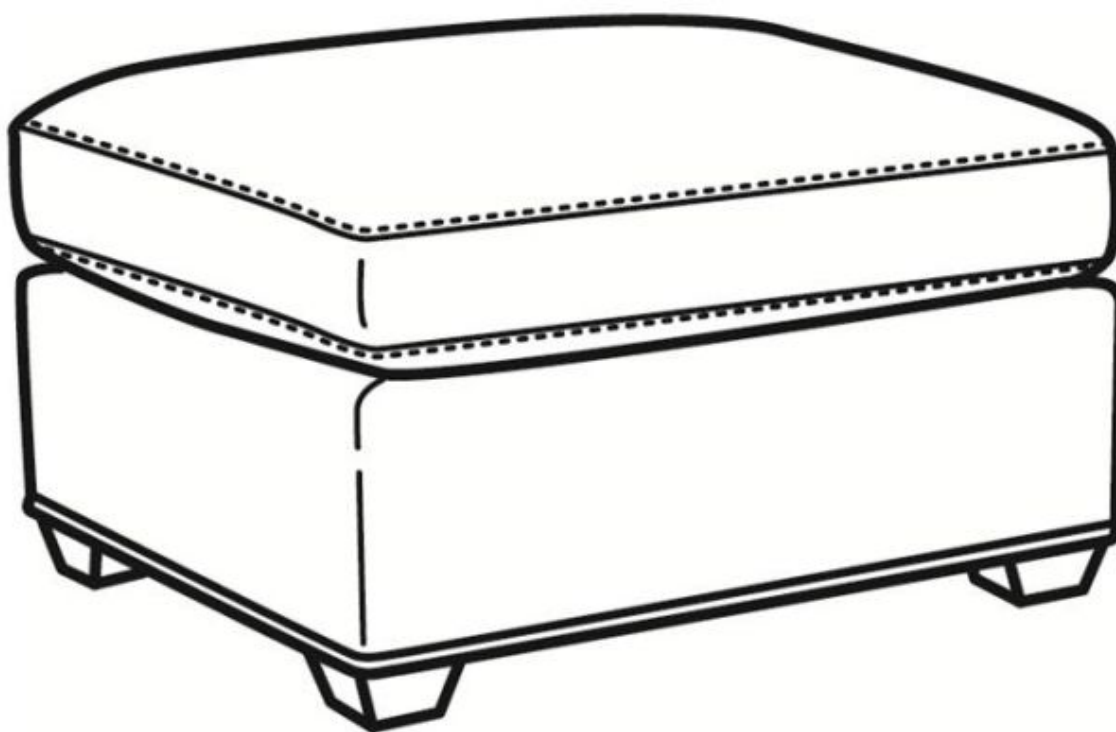

CR LAINÉ[®]

STYLE • COMFORT • COLOR

Murphey / 2772-07
Outside: 27"W x 22"D x 17"H