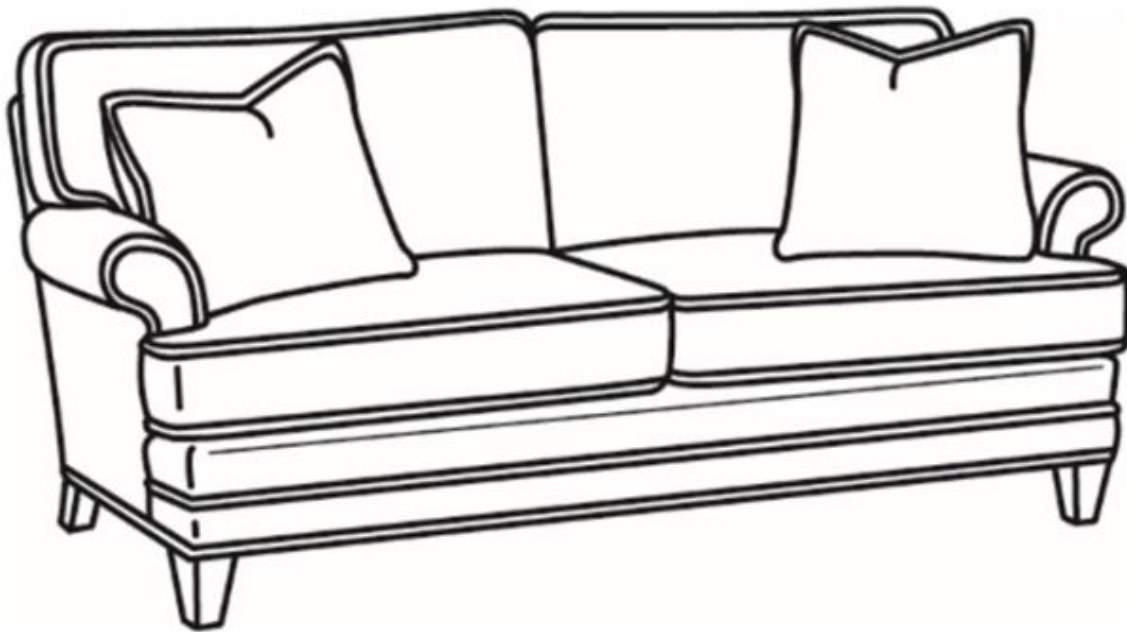

# CR LAINÉ<sup>®</sup>

STYLE • COMFORT • COLOR

**Klein / 4404**

Outside: 63"W x 38"D x 36"H

Inside: 49"W x 21.5"D

Seat: 20"H

Arm: 24"H

Back Rail Height: 30.5"H