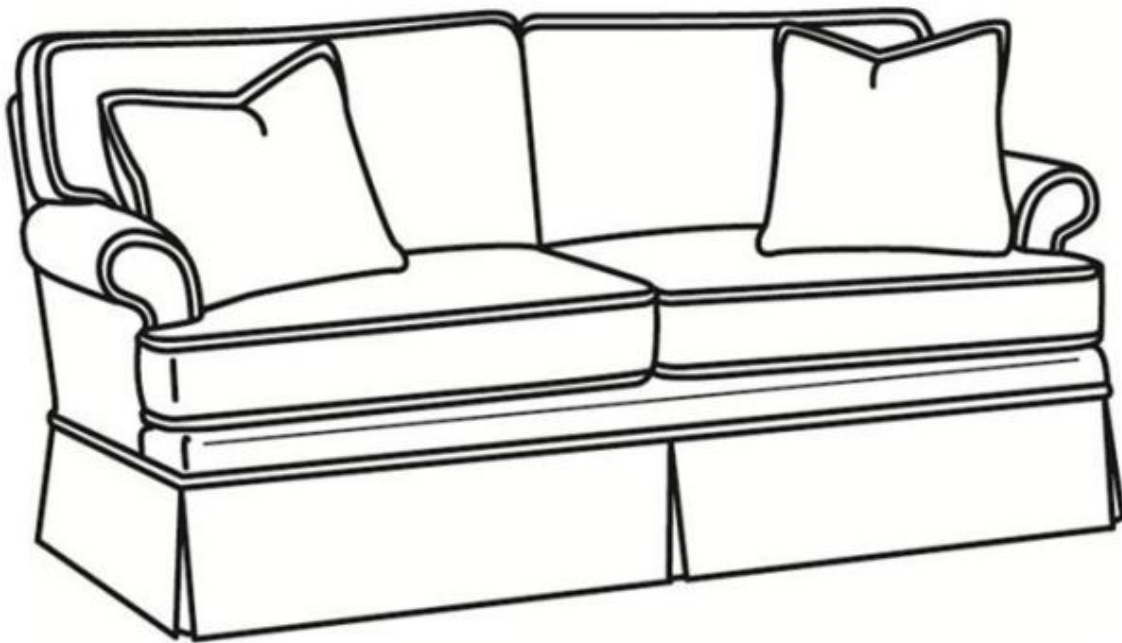

CR LAINÉ[®]

STYLE • COMFORT • COLOR

Keller / 4414

Outside: 63"W x 38"D x 36"H

Inside: 49"W x 21.5"D

Seat: 20"H

Arm: 24"H

Back Rail Height: 30.5"H