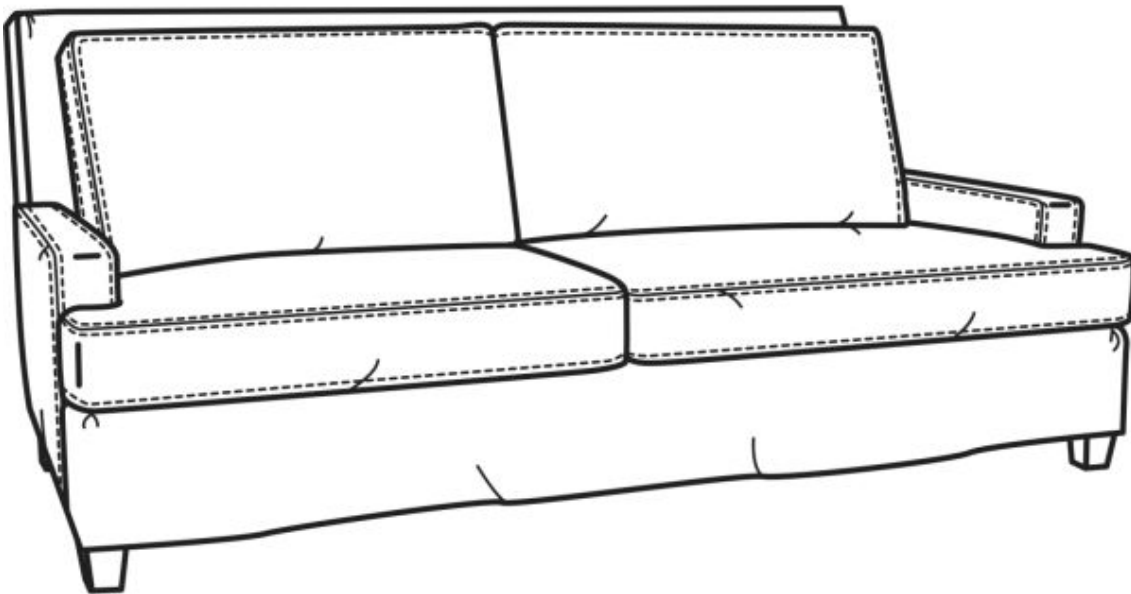

CR LAINÉ[®]

STYLE • COMFORT • COLOR

Breakers / 4444-SC

Outside: 61"W x 40"D x 38"H

Inside: 51"W x 22"D

Seat: 20"H

Arm: 22"H