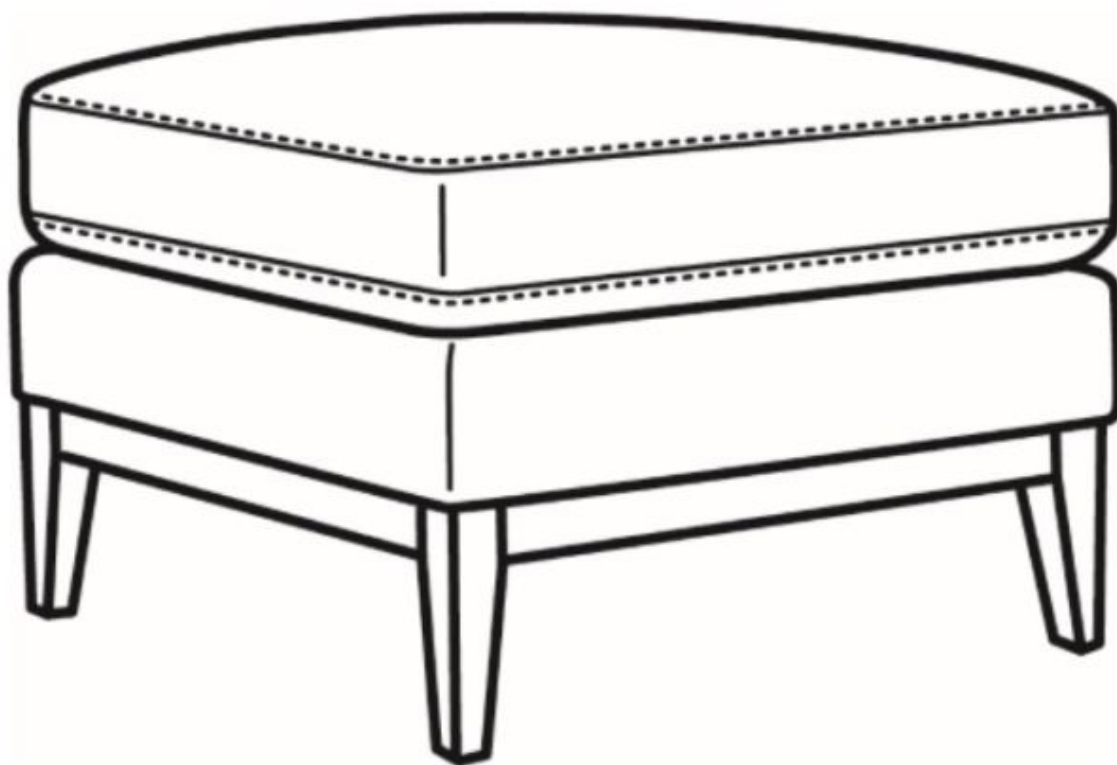

CR LAINÉ[®]

STYLE • COMFORT • COLOR

Claude / 4700-07
Outside: 32"W x 24"D x 18.5"H