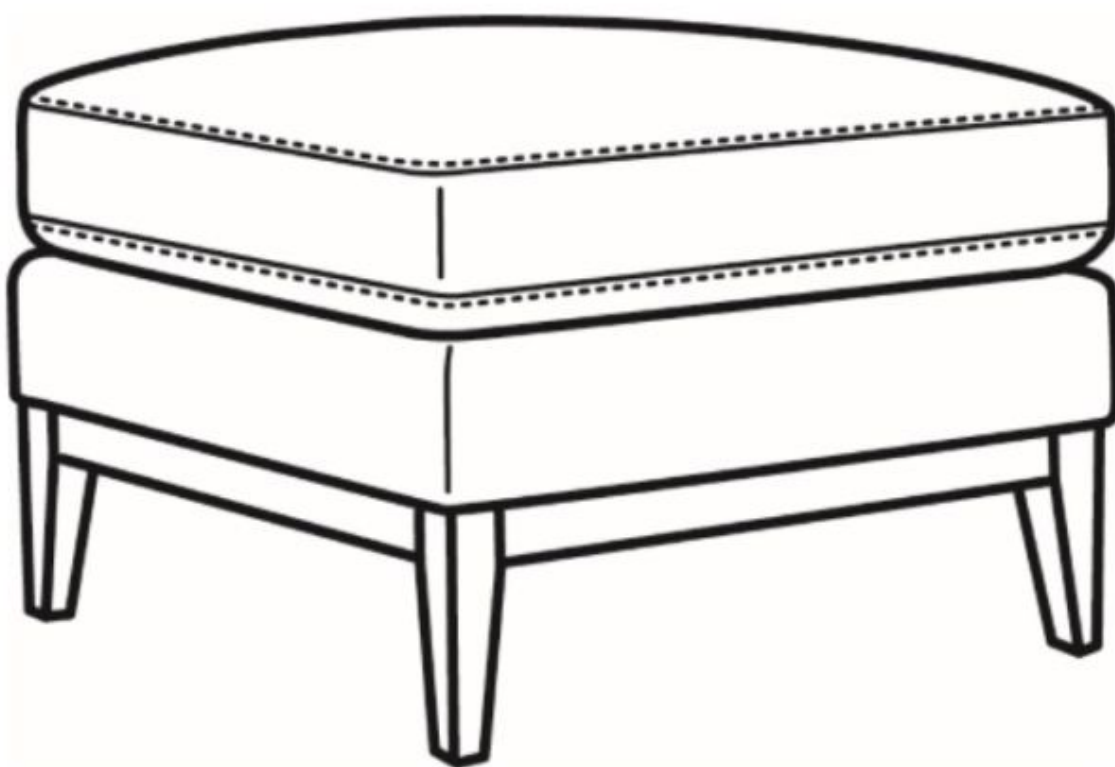

CR LAINÉ[®]

STYLE • COMFORT • COLOR

Claude / 4700-07
Outside: 32"W x 24"D x 18.5"H