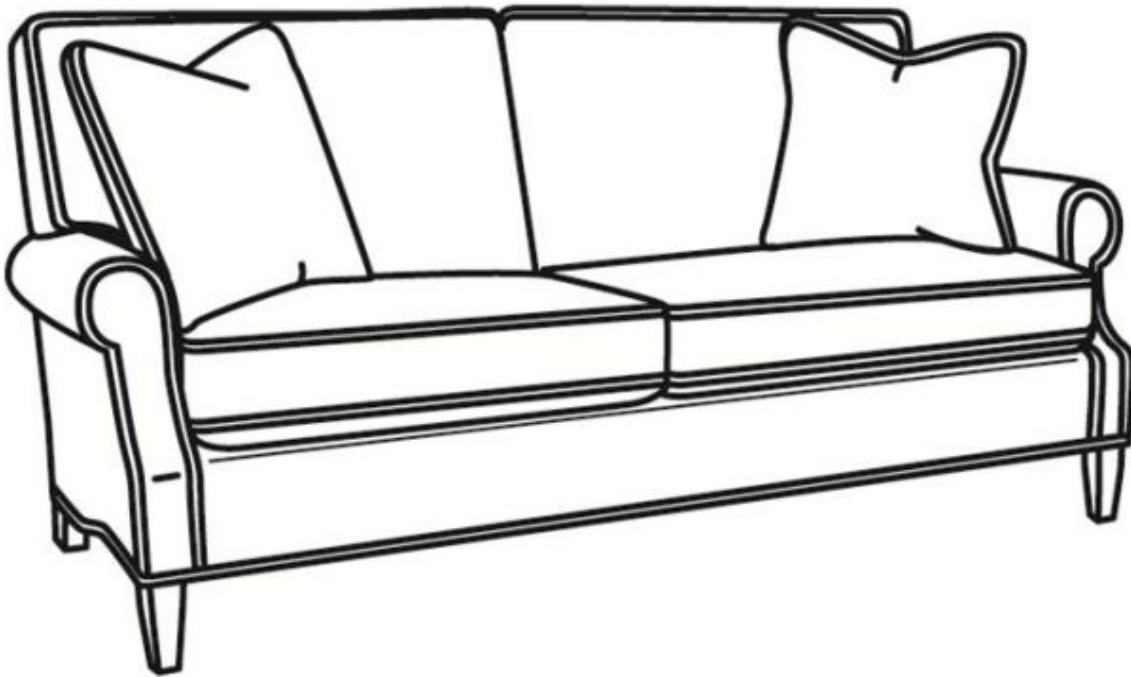

CR LAINÉ[®]

STYLE • COMFORT • COLOR

Heatherfield / 4994

Outside: 60"W x 38"D x 40"H

Inside: 46"W x 22"D

Seat: 21"H

Arm: 25"H

Back Rail Height: 33.5"H