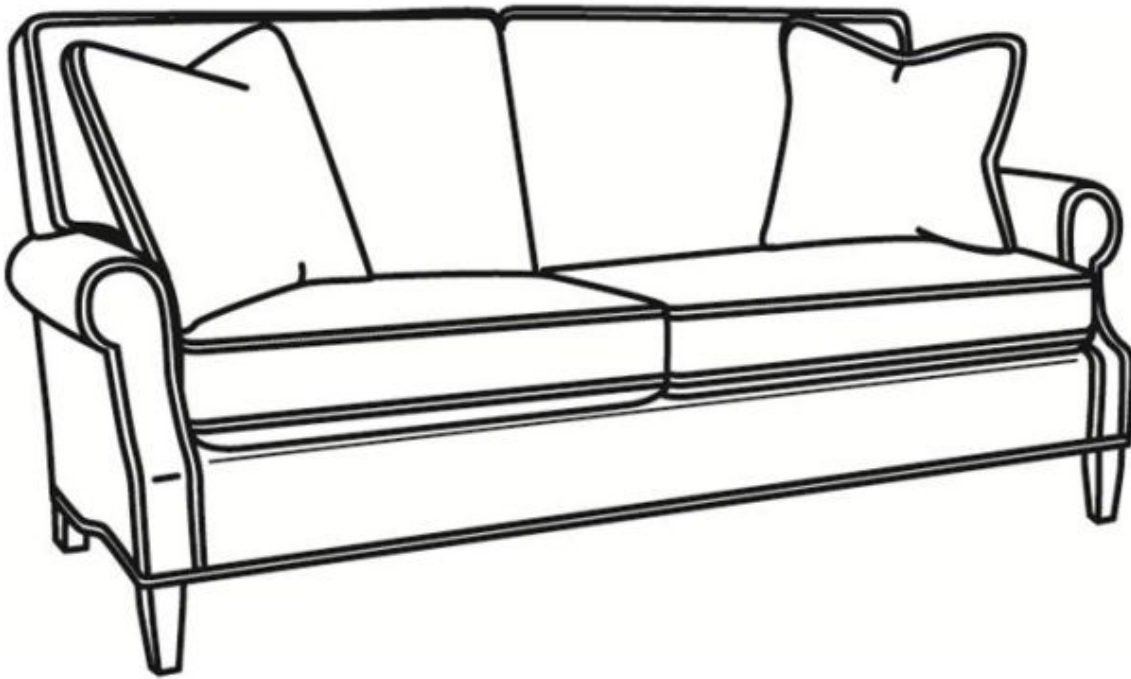

# CR LAINÉ<sup>®</sup>

STYLE • COMFORT • COLOR

**Heatherfield / 4994**

Outside: 60"W x 38"D x 40"H

Inside: 46"W x 21"D

Seat: 21"H

Arm: 25"H

Back Rail Height: 33.5"H