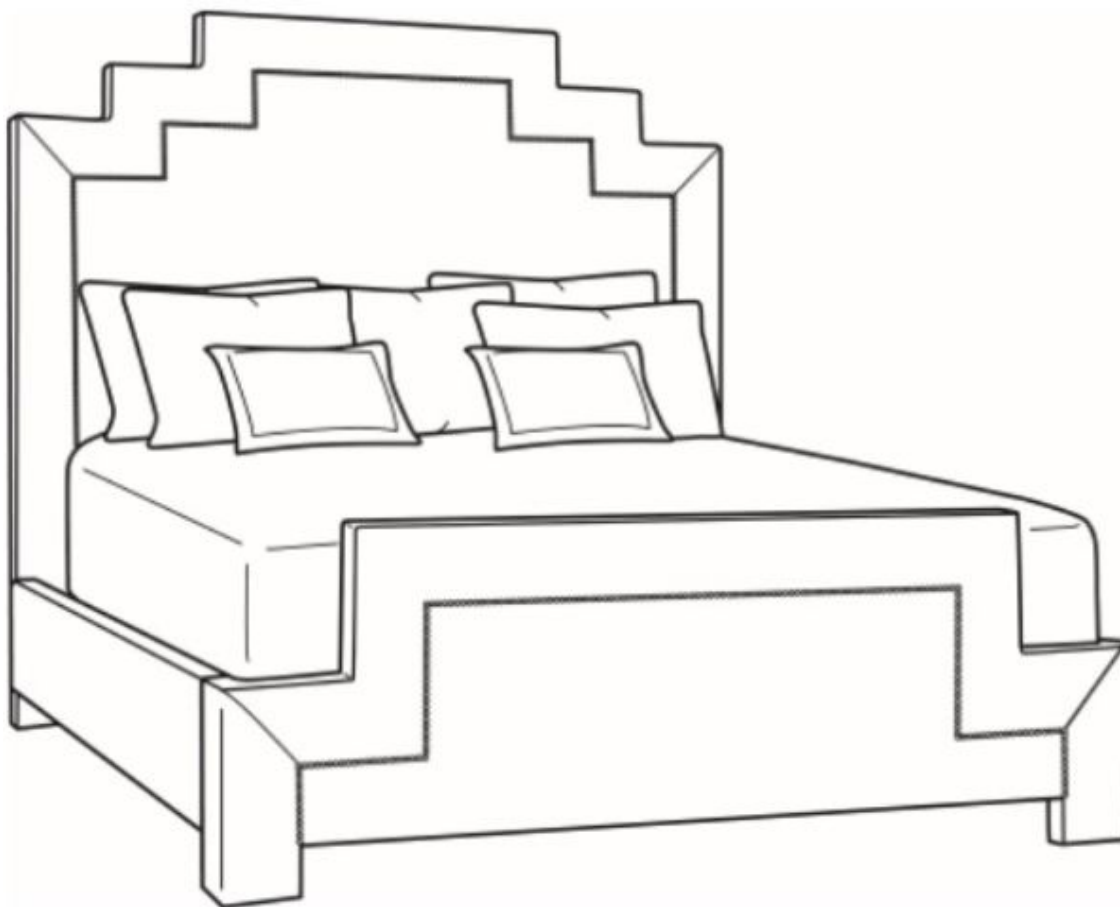

CR LAINÉ[®]

STYLE • COMFORT • COLOR

Shay / BK950
Outside: 82"W x 89"D x 77"H