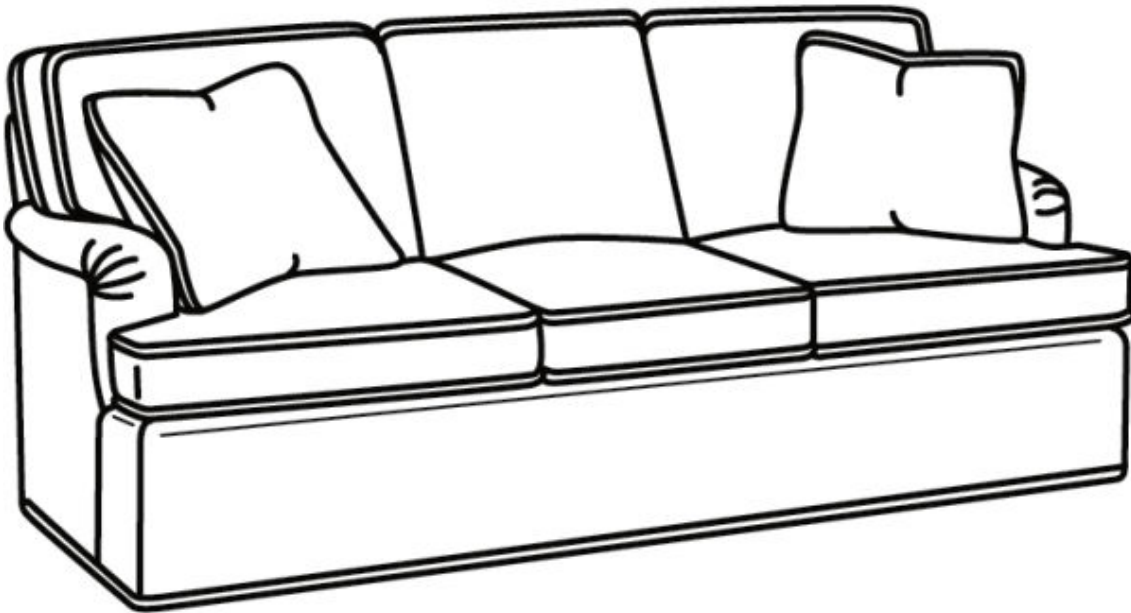

CR LAINÉ[®]

STYLE • COMFORT • COLOR

CD8600 Series / CD8620E

Outside: 84"W x 41"D x 38"H

Inside: 70"W x 24.5"D

Seat: 21.5"H

Arm: 25.5"H

Back Rail Height: 30.5"H