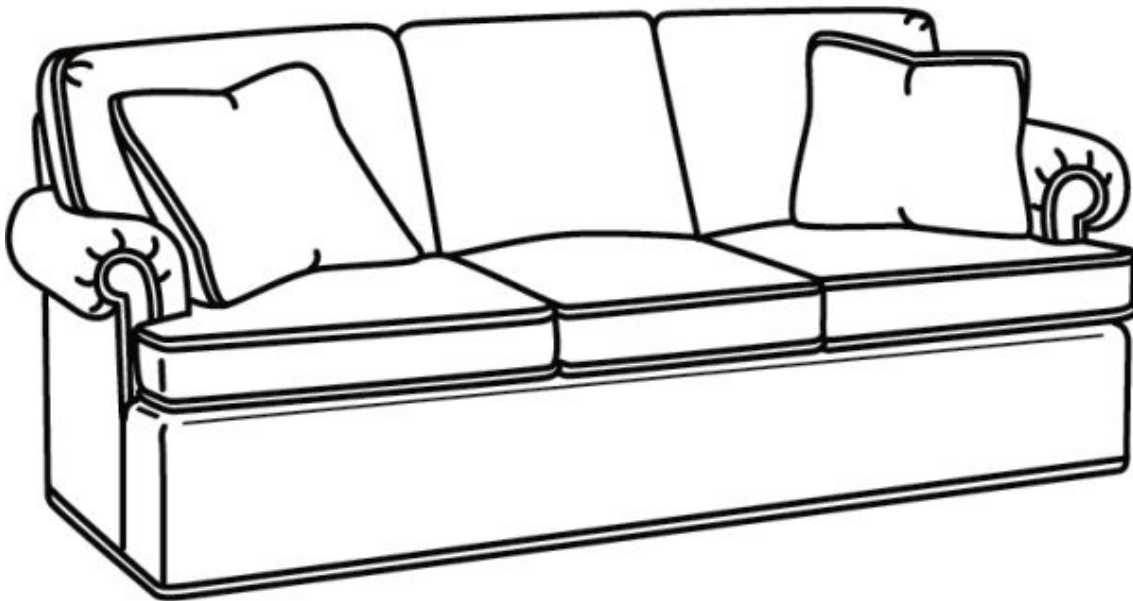

# CR LAINÉ<sup>®</sup>

STYLE • COMFORT • COLOR

**CD8600 Series / CD8620R**

Outside: 88"W x 41"D x 38"H

Inside: 70"W x 24.5"D

Seat: 21.5"H

Arm: 25.5"H

Back Rail Height: 30.5"H