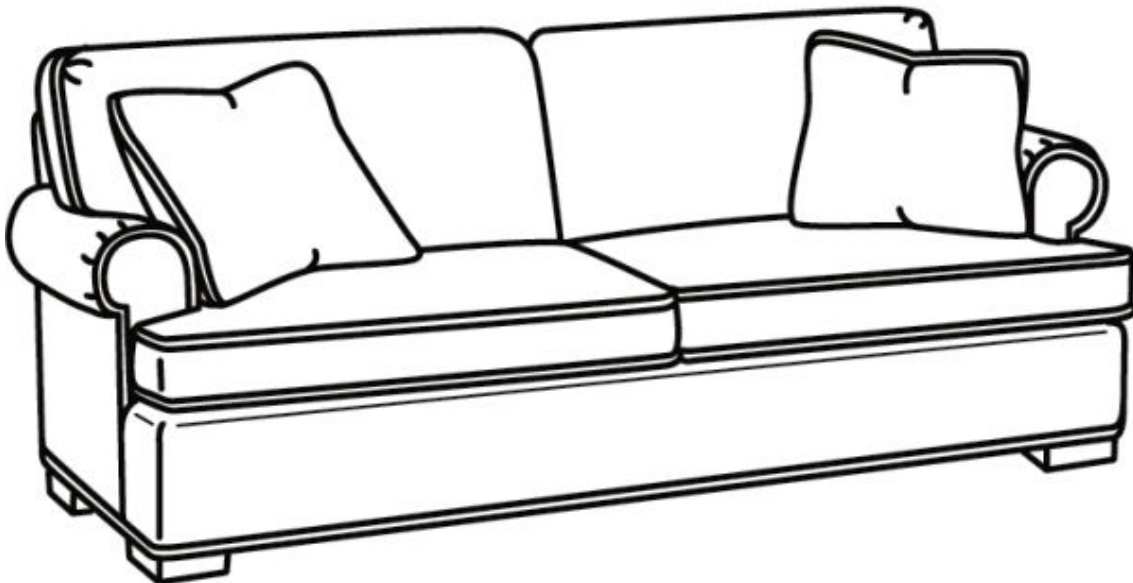

CR LAINÉ[®]

STYLE • COMFORT • COLOR

CD8600 Series / CD8620S-2

Outside: 88"W x 41"D x 38"H

Inside: 70"W x 24.5"D

Seat: 21.5"H

Arm: 25.5"H

Back Rail Height: 30.5"H