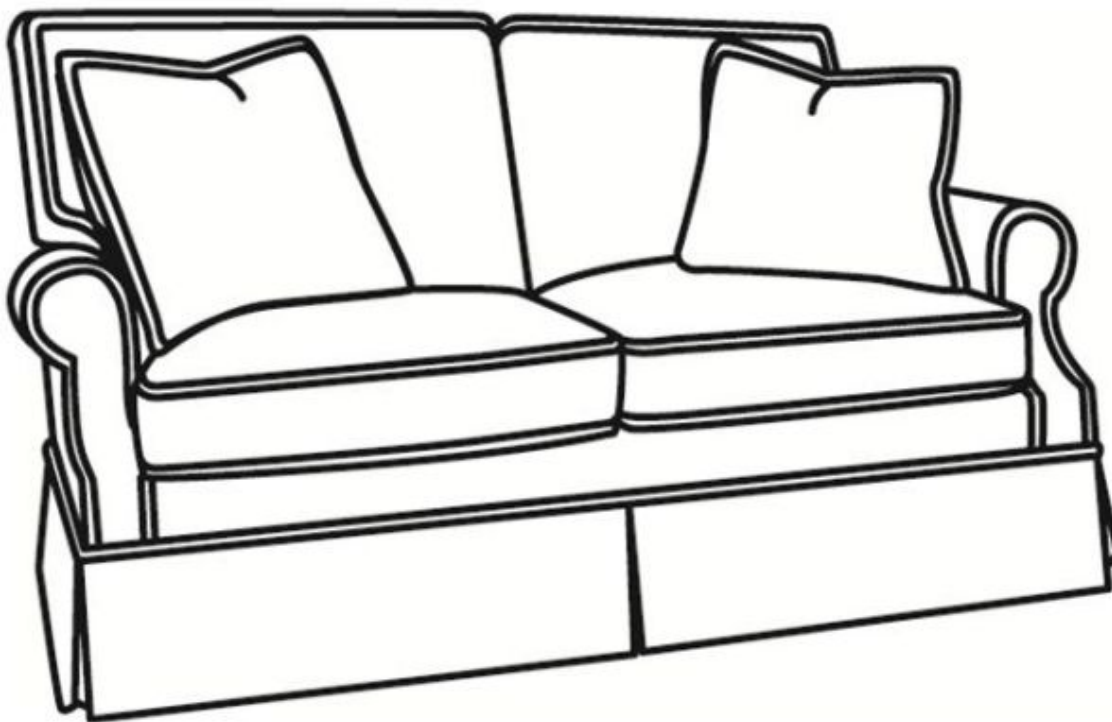

CR LAINÉ[®]

STYLE • COMFORT • COLOR

Haddonfield / 5994

Outside: 60"W x 38"D x 40"H

Inside: 46"W x 22"D

Seat: 21"H

Arm: 25"H

Back Rail Height: 33.5"H