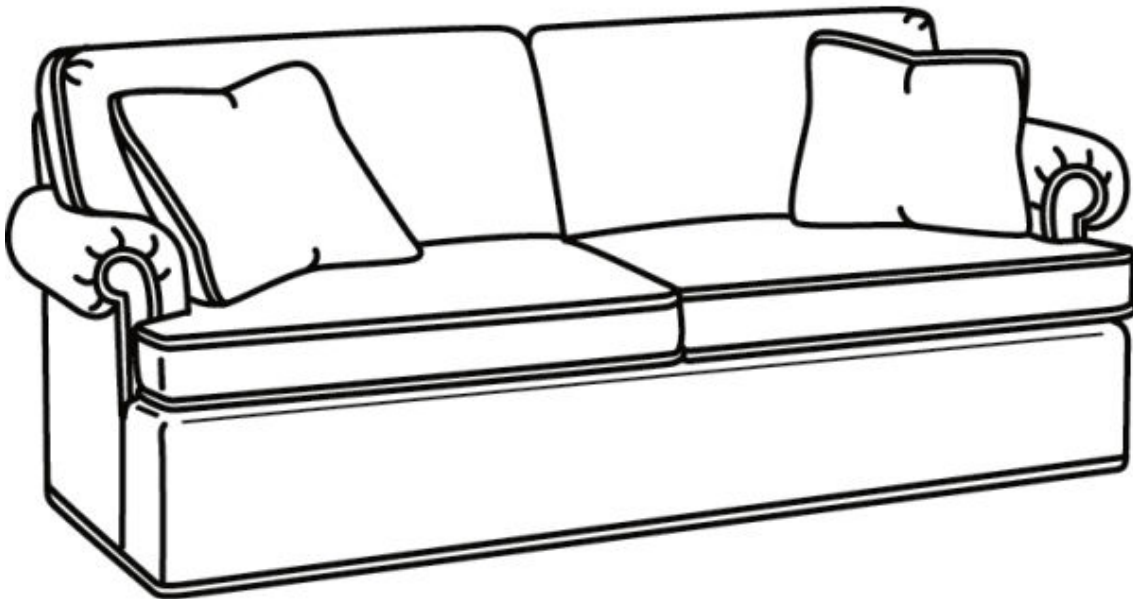

# CR LAINÉ<sup>®</sup>

STYLE • COMFORT • COLOR

**CD8600 Series / CD8622R**

Outside: 78"W x 41"D x 38"H

Inside: 60"W x 24.5"D

Seat: 21.5"H

Arm: 25.5"H

Back Rail Height: 30.5"H