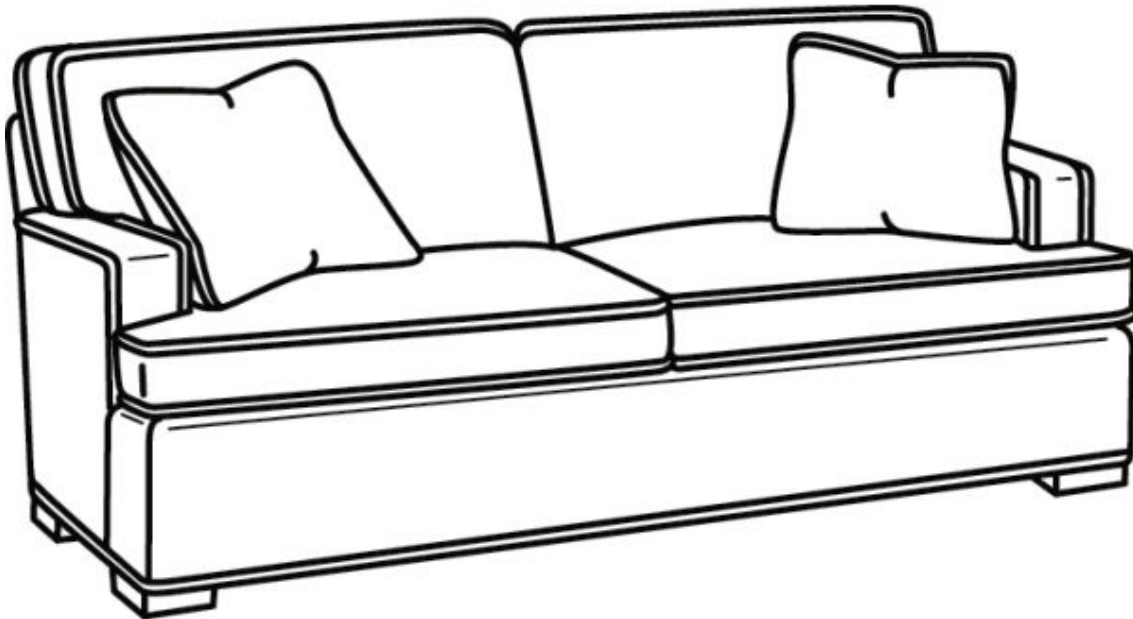

CR LAINÉ[®]

STYLE • COMFORT • COLOR

CD8600 Series / CD8622T

Outside: 73"W x 41"D x 38"H

Inside: 60"W x 24.5"D

Seat: 21.5"H

Arm: 25.5"H

Back Rail Height: 30.5"H