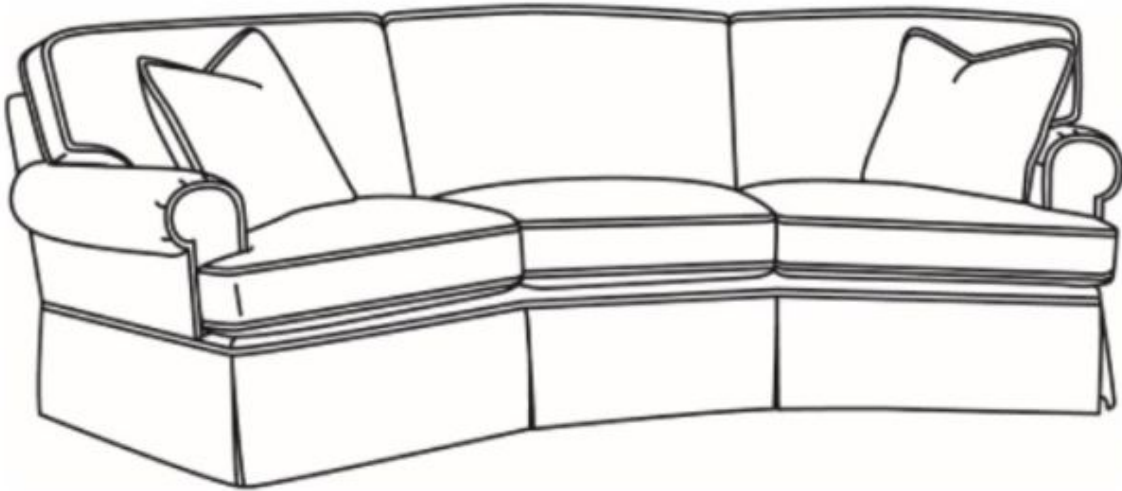

CR LAINÉ[®]

STYLE • COMFORT • COLOR

CD86 Series / CD8623S

Outside: 118"W x 55"D x 38"H

Seat: 21.5"H

Arm: 25.5"H

Back Rail Height: 30.5"H