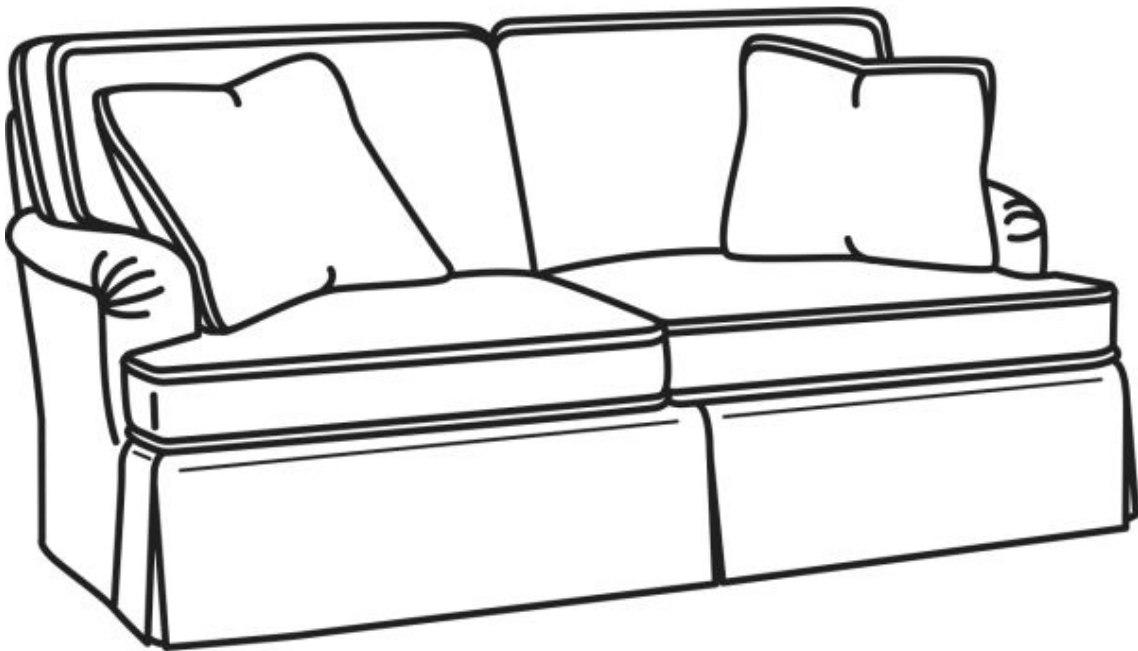

# CR LAINÉ<sup>®</sup>

STYLE • COMFORT • COLOR

**CD8600 Series / CD8624E**

Outside: 61"W x 41"D x 38"H

Inside: 47"W x 24.5"D

Seat: 21.5"H

Arm: 25.5"H

Back Rail Height: 30.5"H