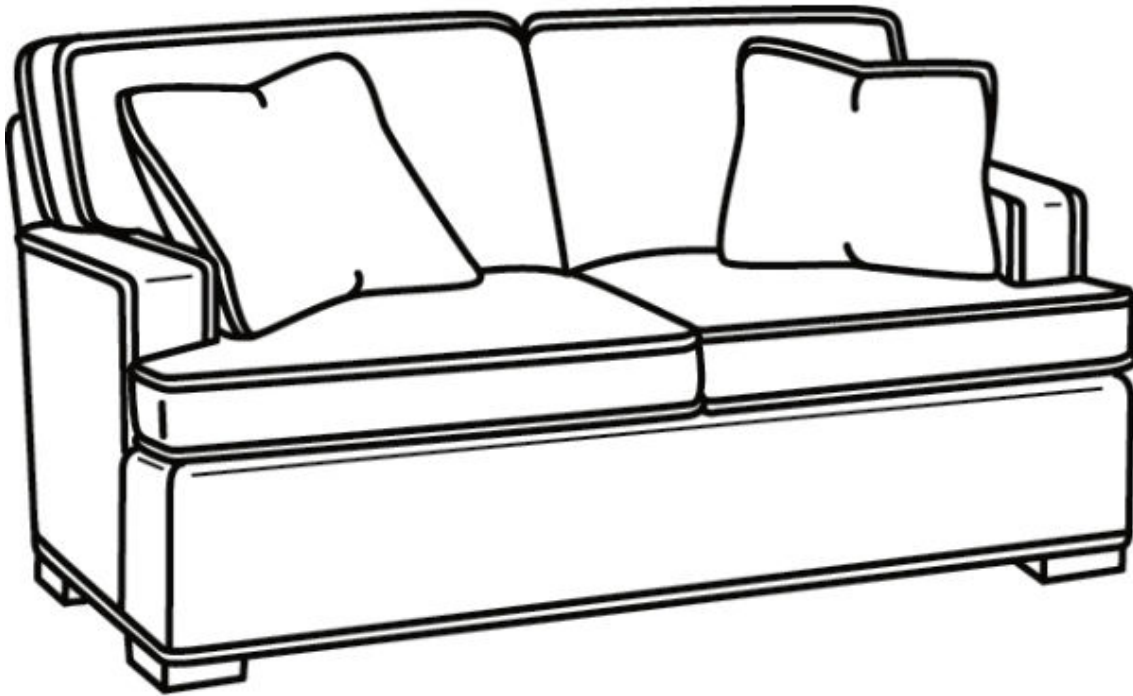

CR LAINÉ[®]

STYLE • COMFORT • COLOR

CD8600 Series / CD8624T

Outside: 60"W x 41"D x 38"H

Inside: 47"W x 24.5"D

Seat: 21.5"H

Arm: 25.5"H

Back Rail Height: 30.5"H