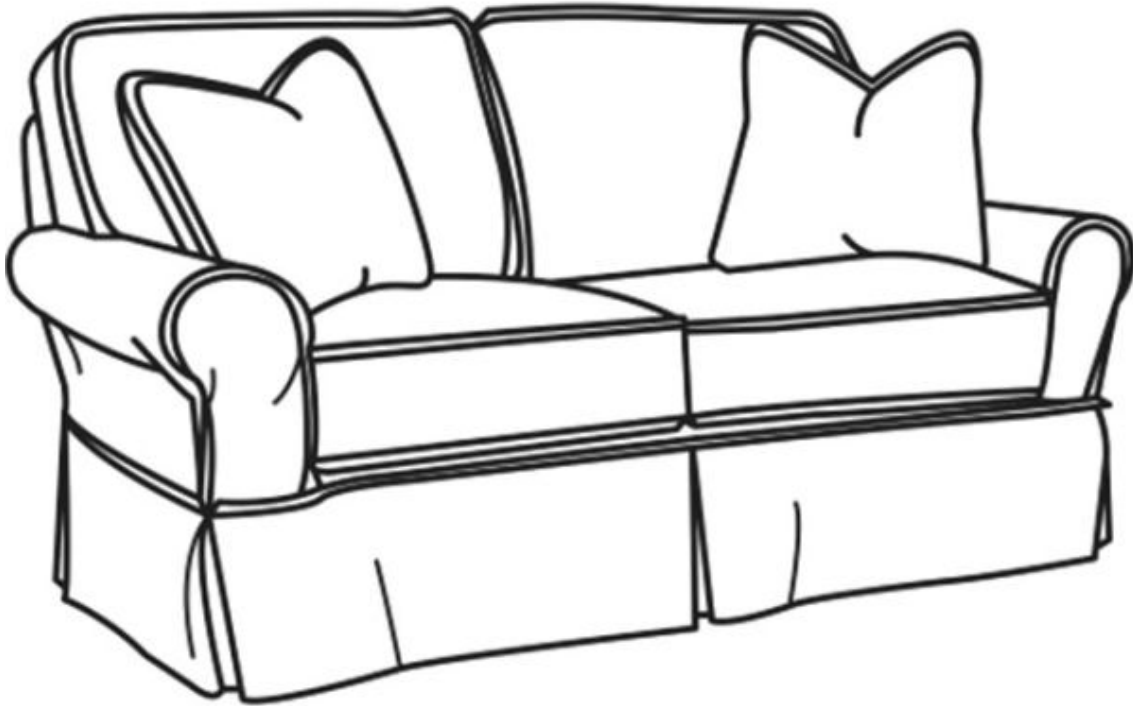

CR LAINÉ[®]

STYLE • COMFORT • COLOR

Hudson / 7702-SC

Outside: 74"W x 35"D x 37"H

Inside: 58"W x 21.5"D

Seat: 21"H

Arm: 25"H

Back Rail Height: 30"H