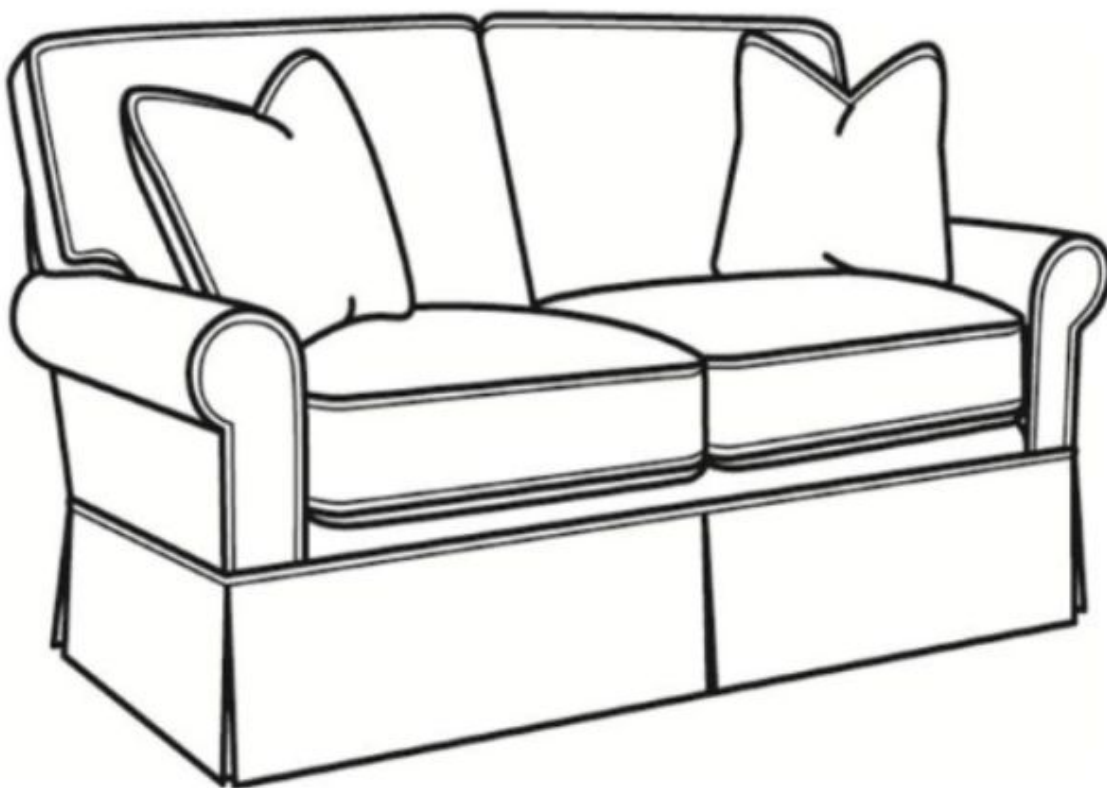

# CR LAINÉ<sup>®</sup>

STYLE • COMFORT • COLOR

**Hudson / 7704**

Outside: 60"W x 35"D x 37"H

Inside: 44"W x 21.5"D

Seat: 21"H

Arm: 25"H

Back Rail Height: 30"H