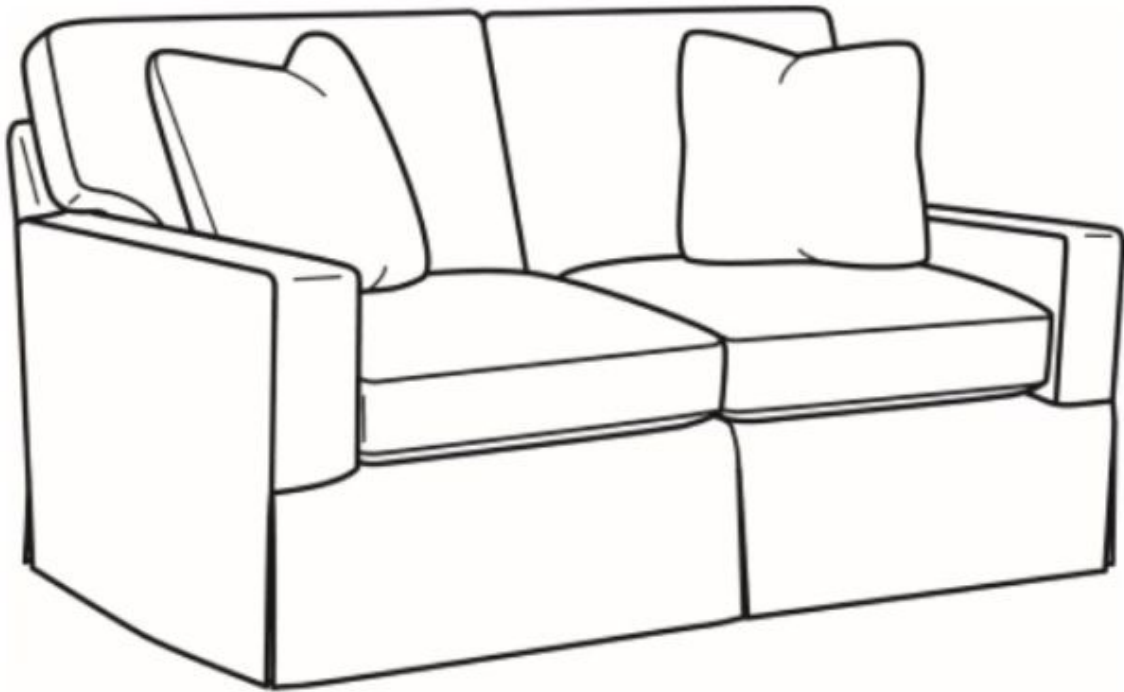

CR LAINÉ[®]

STYLE • COMFORT • COLOR

Turner / 8770-04

Outside: 60"W x 41"D x 38"H

Inside: 47"W x 24.5"D

Seat: 21.5"H

Arm: 25.5"H

Back Rail Height: 30.5"H