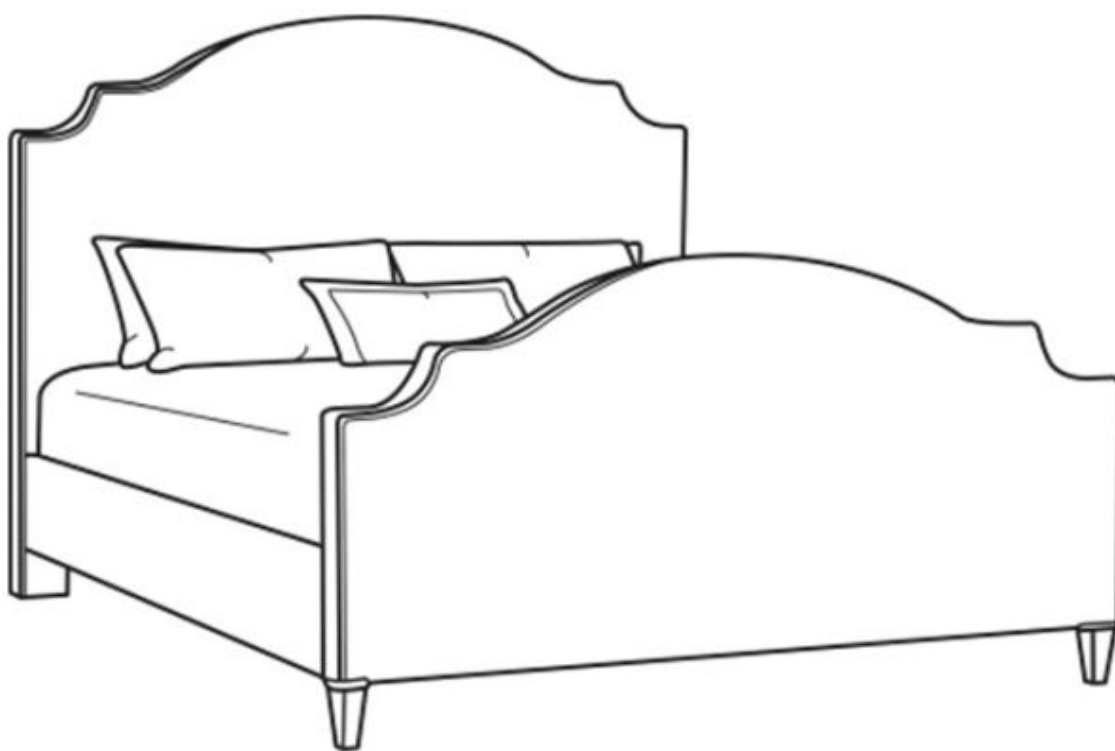

CR LAINÉ[®]

STYLE • COMFORT • COLOR

Selena / BK880
Outside: 80.5"W x 90.5"D x 61.5"H