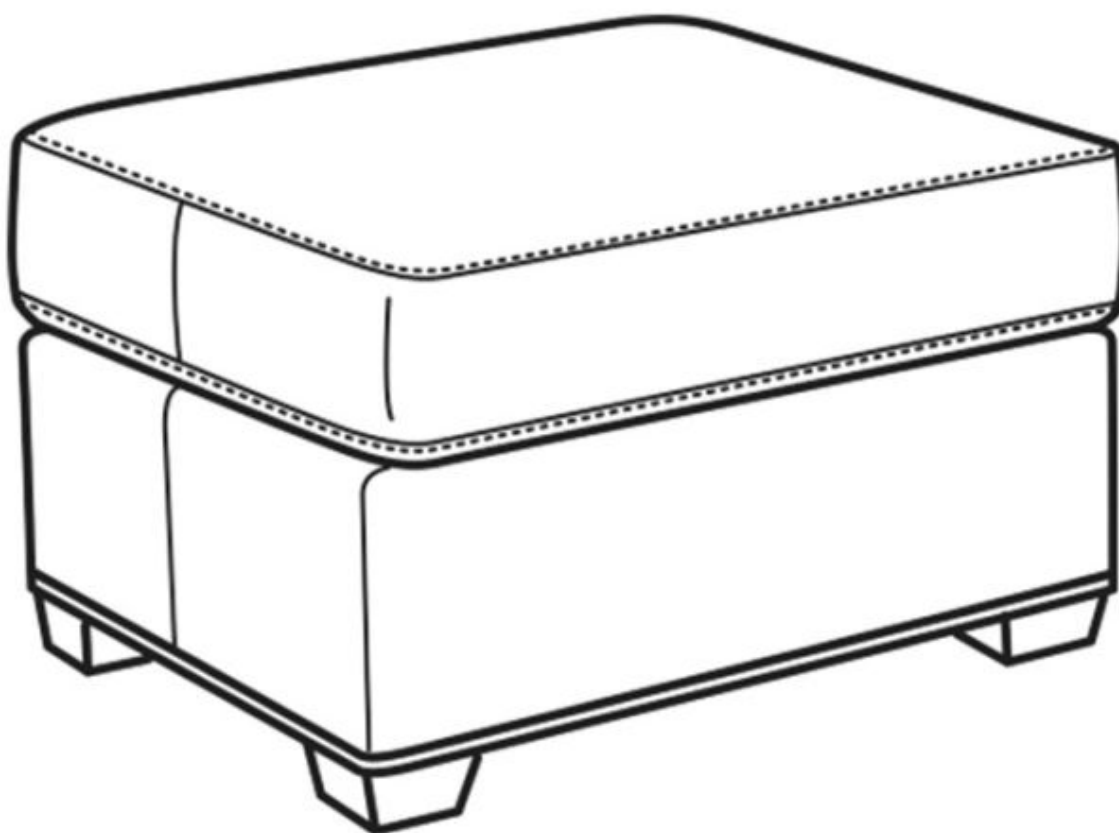

CR LAINÉ[®]

STYLE • COMFORT • COLOR

Sherwin / L2250-07
Outside: 29"W x 23"D x 17"H