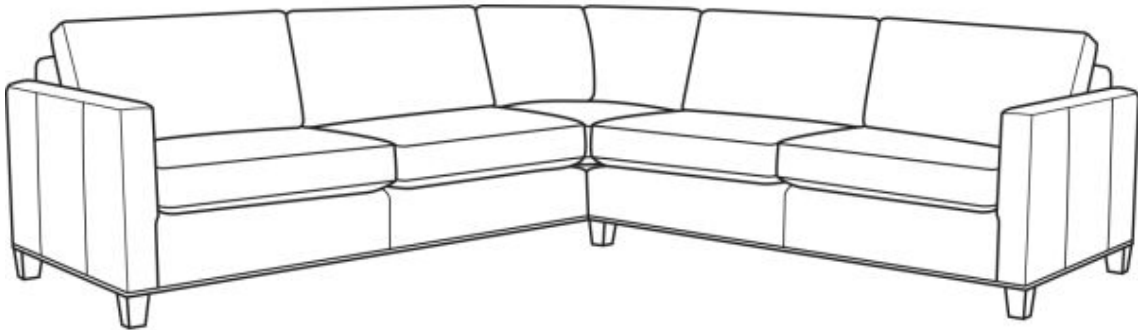

CR LAINÉ[®]

STYLE • COMFORT • COLOR

Quinn / L3100

L3100-10L / L3100-11R

Outside: 108"W x 107"D x 34.5"H

Inside: 87"W x 22"D

Seat: 21"H

Arm: 26.5"H

Back Rail Height: 30"H