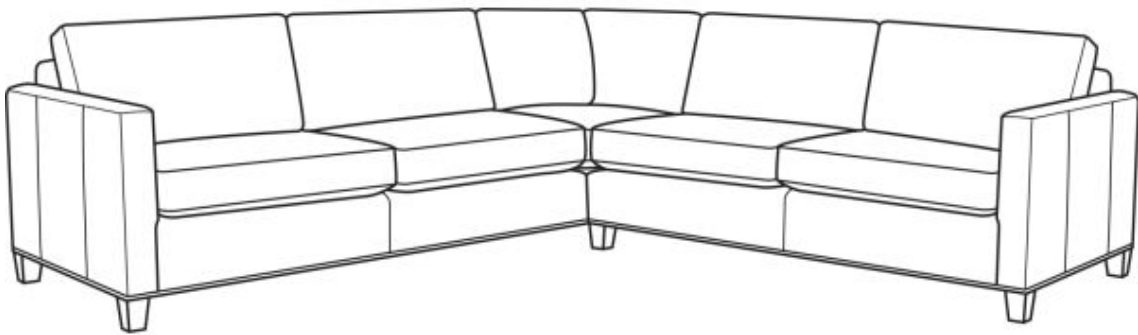

CR LAINÉ[®]

STYLE • COMFORT • COLOR

Quinn / L3100

L3100-10L / L3100-11R

Outside: 108"W x 107"D x 34.5"H

Inside: 87"W x 22"D

Seat: 21"H

Arm: 26.5"H

Back Rail Height: 30"H