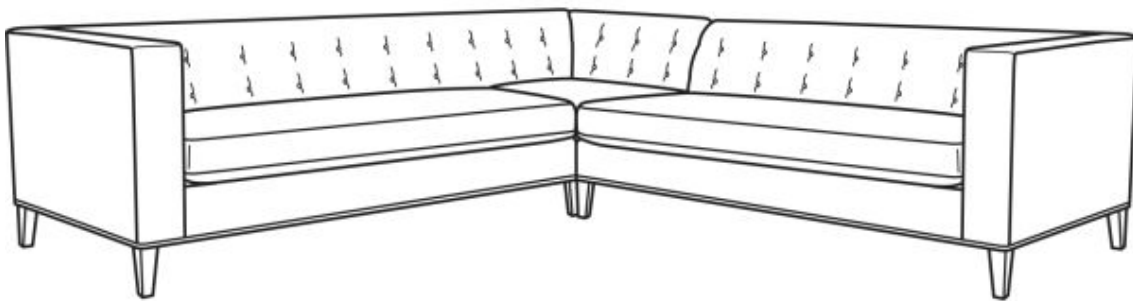

CR LAINÉ[®]

STYLE • COMFORT • COLOR

Fletcher / L1550

L1550-10LB / L1550-11RB

Outside: 107"W x 106.5"D x 30"H

Inside: 90"W x 25"D

Seat: 19"H

Arm: 30"H

Back Rail Height: 30"H