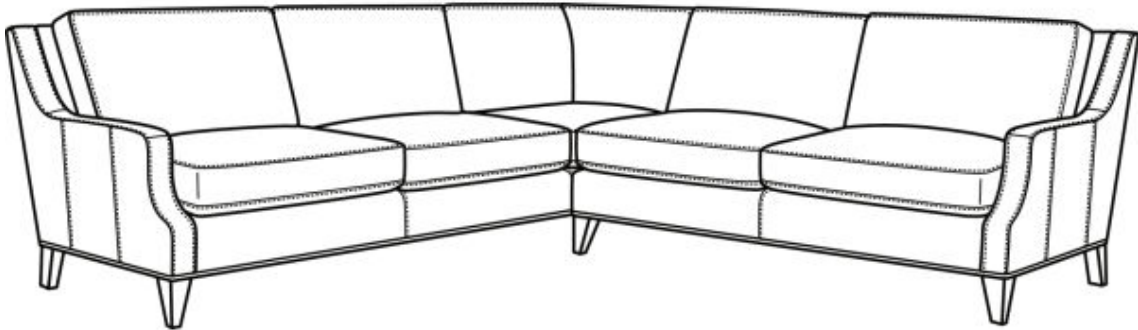

CR LAINÉ[®]

STYLE • COMFORT • COLOR

Austin / L3770

L3770-10L / L3770-11R

Outside: 108"W x 108"D x 35"H

Inside: 88"W x 22.5"D

Seat: 20.5"H

Arm: 23"H

Back Rail Height: 34"H