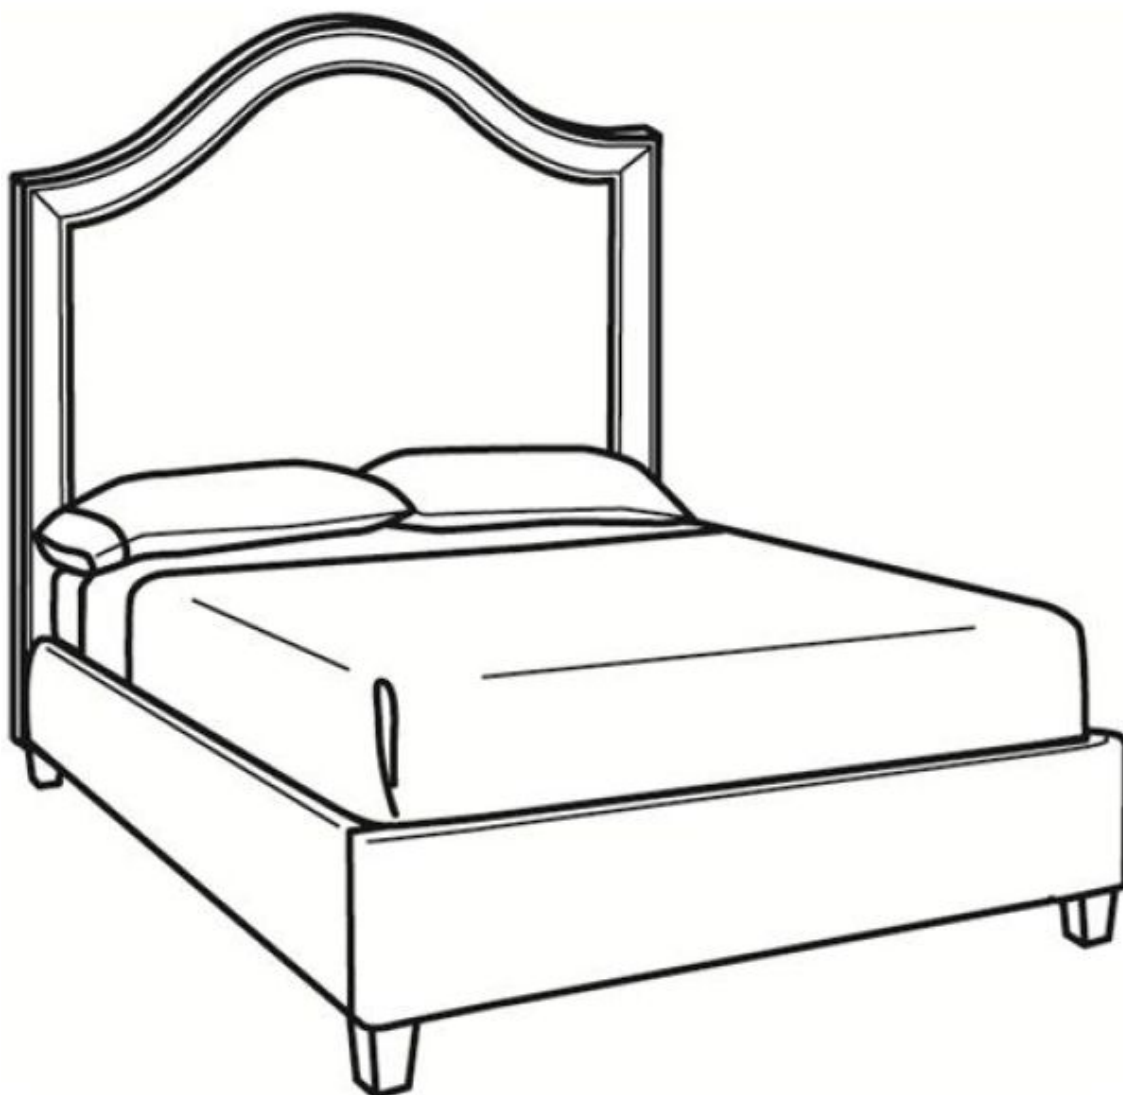

CR LAINÉ[®]

STYLE • COMFORT • COLOR

Alexa / BQ300-T
Outside: 64"W x 88"D x 72"H