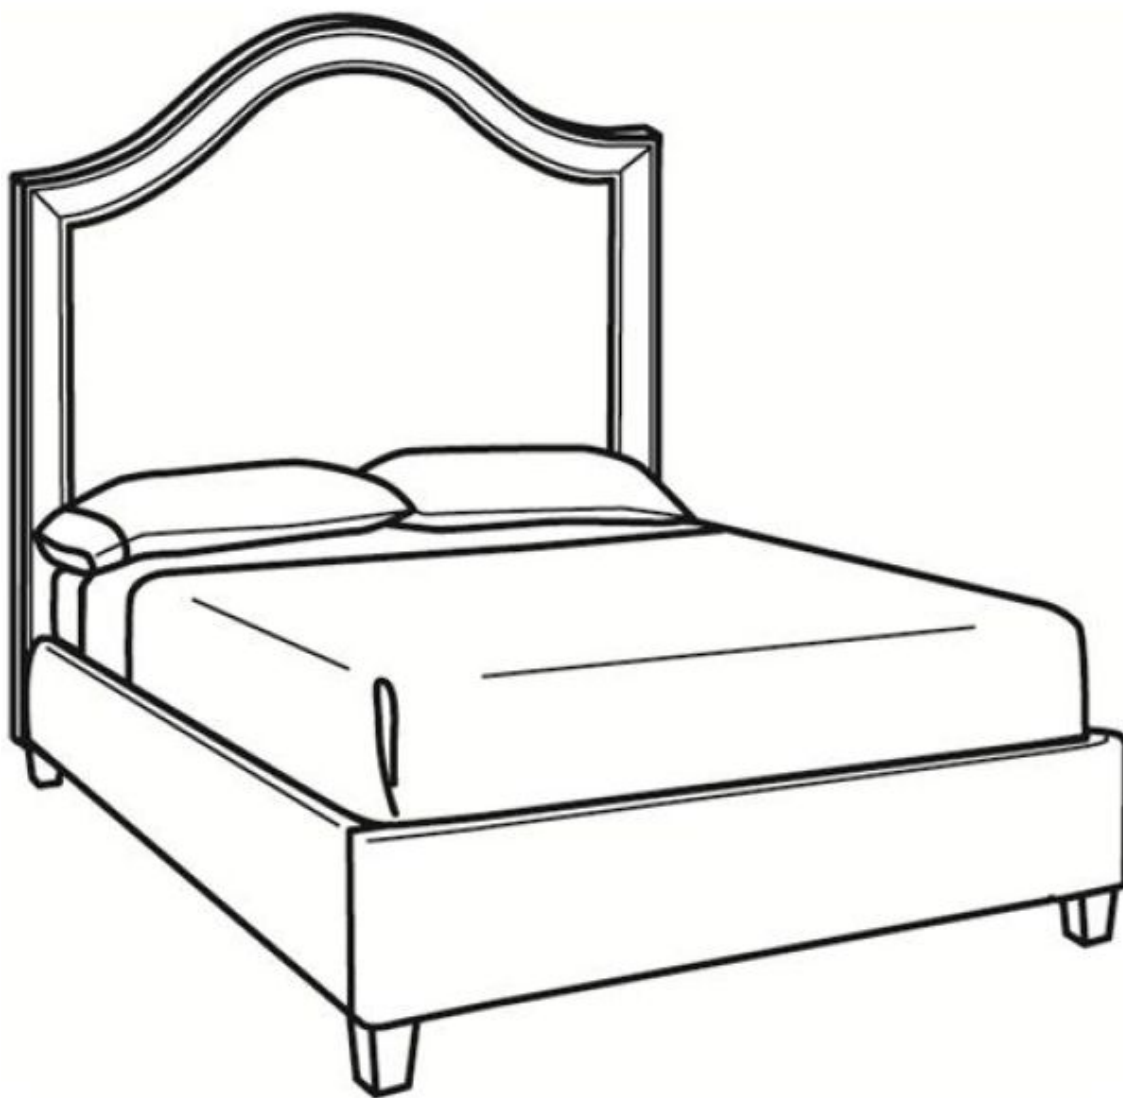

CR LAINÉ[®]

STYLE • COMFORT • COLOR

Alexa / BQ300-T
Outside: 64"W x 88"D x 72"H