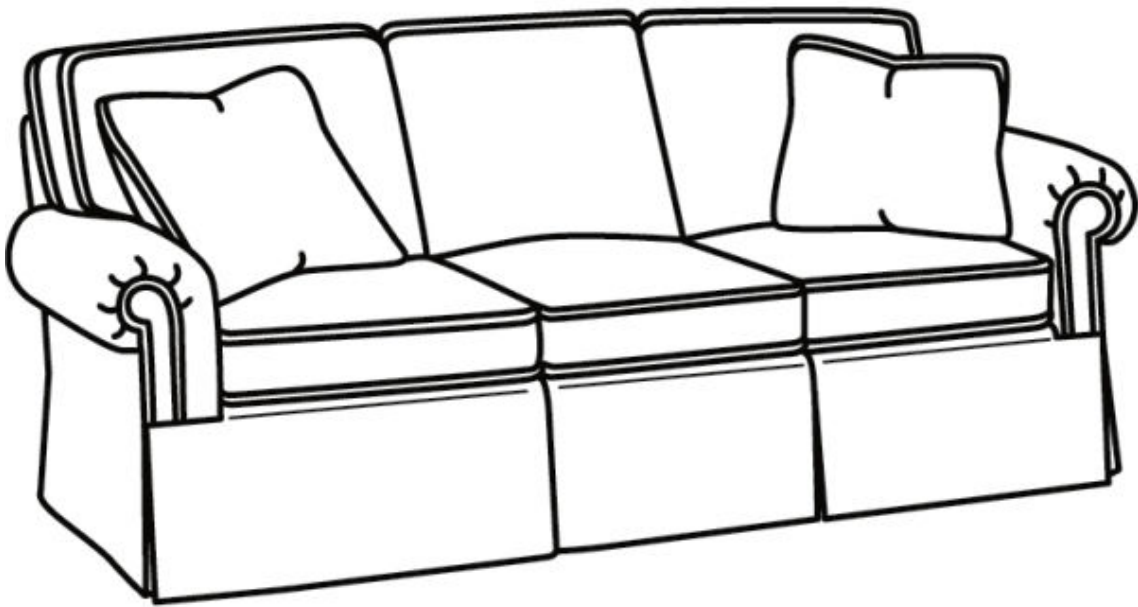

CR LAINÉ[®]

STYLE • COMFORT • COLOR

CD87 Series / CD8700R

Outside: 88"W x 38"D x 38"H

Inside: 70"W x 22"D

Seat: 21.5"H

Arm: 25.5"H

Back Rail Height: 30.5"H