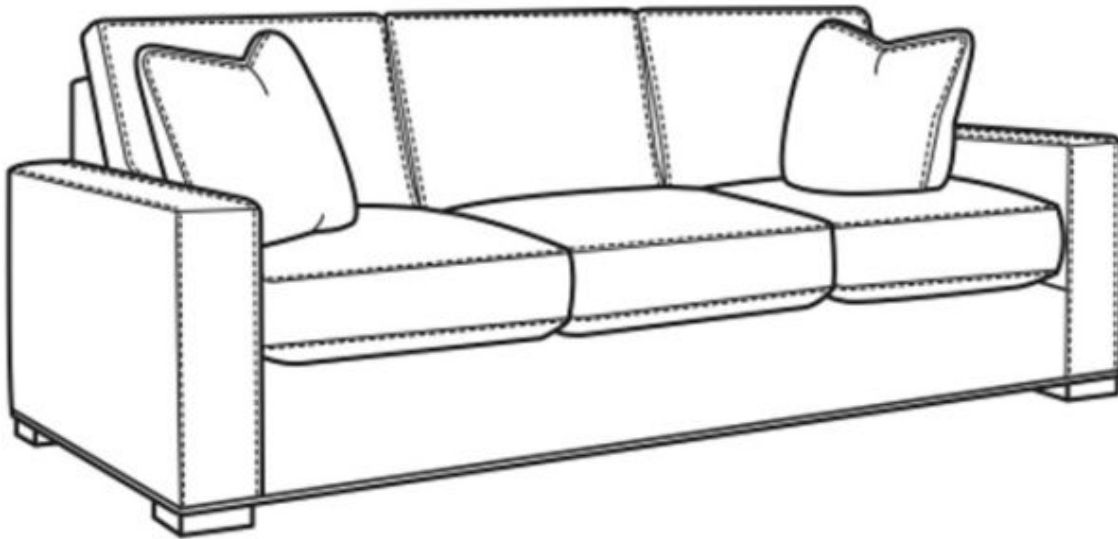

CR LAINÉ[®]

STYLE • COMFORT • COLOR

Maxwell / 5300-00

Outside: 89"W x 41"D x 38"H

Inside: 74"W x 25"D

Seat: 20.5"H

Arm: 26"H

Back Rail Height: 31.5"H