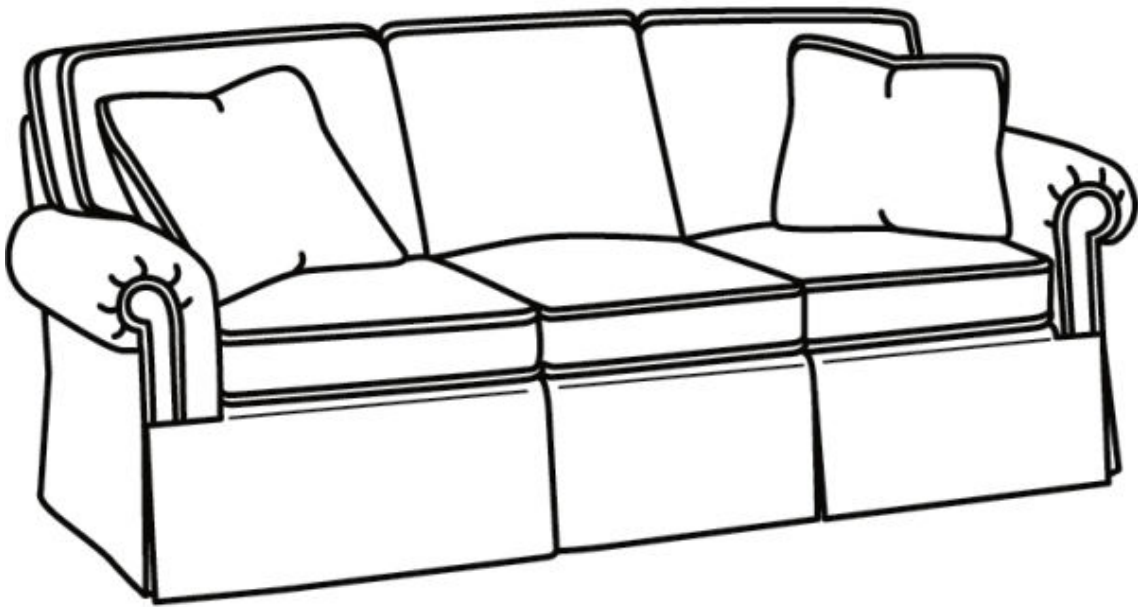

# CR LAINÉ<sup>®</sup>

STYLE • COMFORT • COLOR

**CD87 Series / CD8700R-S**

Outside: 87"W x 38"D x 38"H

Inside: 69"W x 22"D

Seat: 21.5"H

Arm: 25.5"H

Back Rail Height: 30.5"H