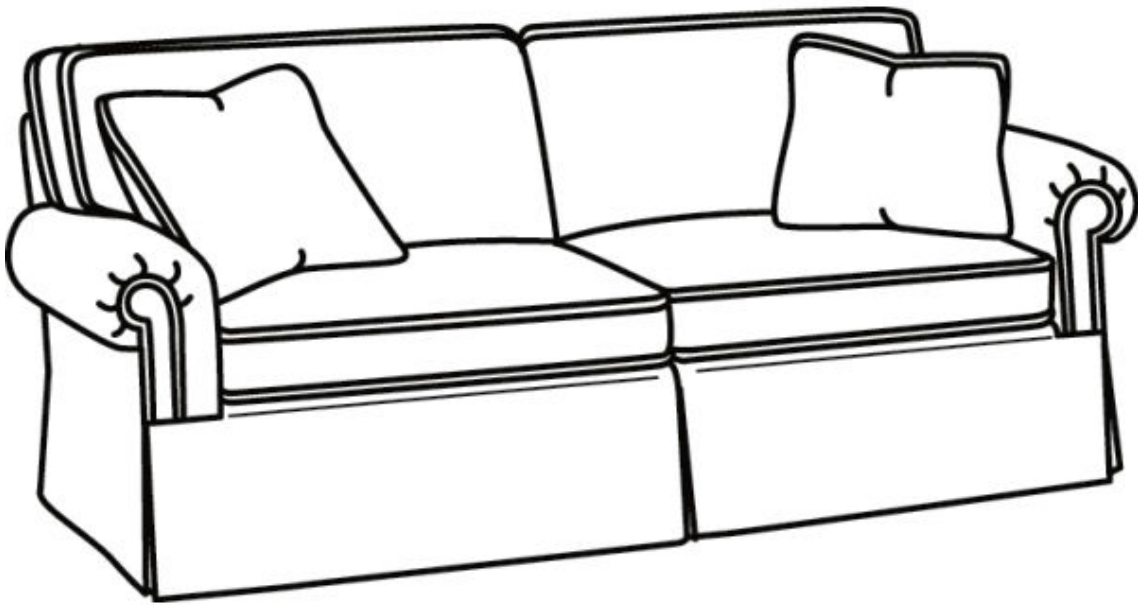

# CR LAINÉ<sup>®</sup>

STYLE • COMFORT • COLOR

**CD87 Series / CD8700R-2**

Outside: 88"W x 38"D x 38"H

Inside: 70"W x 22"D

Seat: 21.5"H

Arm: 25.5"H

Back Rail Height: 30.5"H