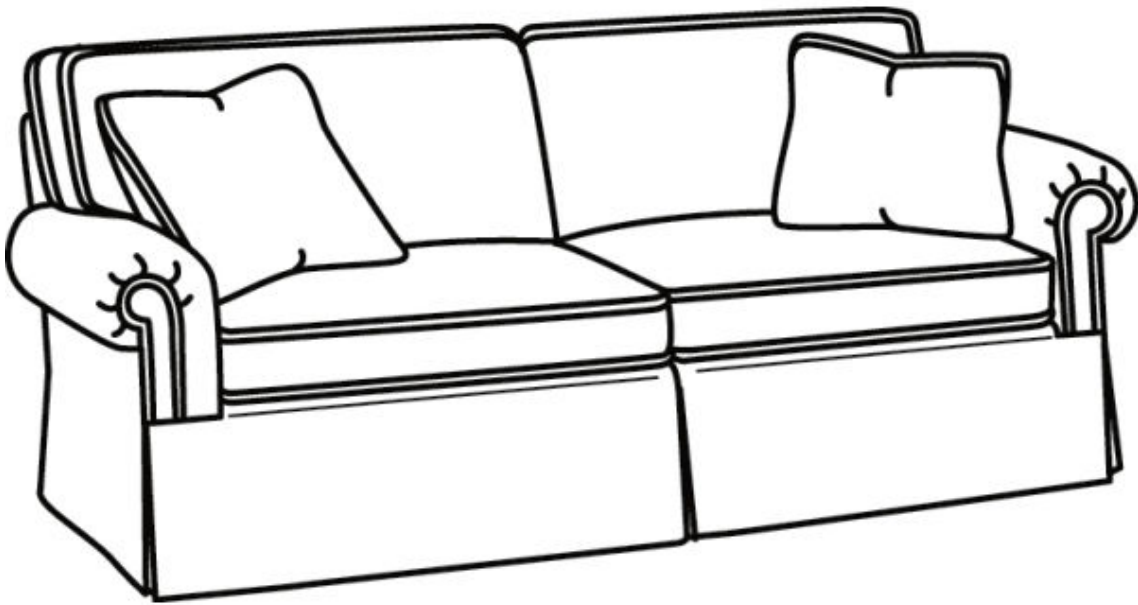

CR LAINÉ[®]

STYLE • COMFORT • COLOR

CD87 Series / CD8700R-2S

Outside: 87"W x 38"D x 38"H

Inside: 69"W x 22"D

Seat: 21.5"H

Arm: 25.5"H

Back Rail Height: 30.5"H