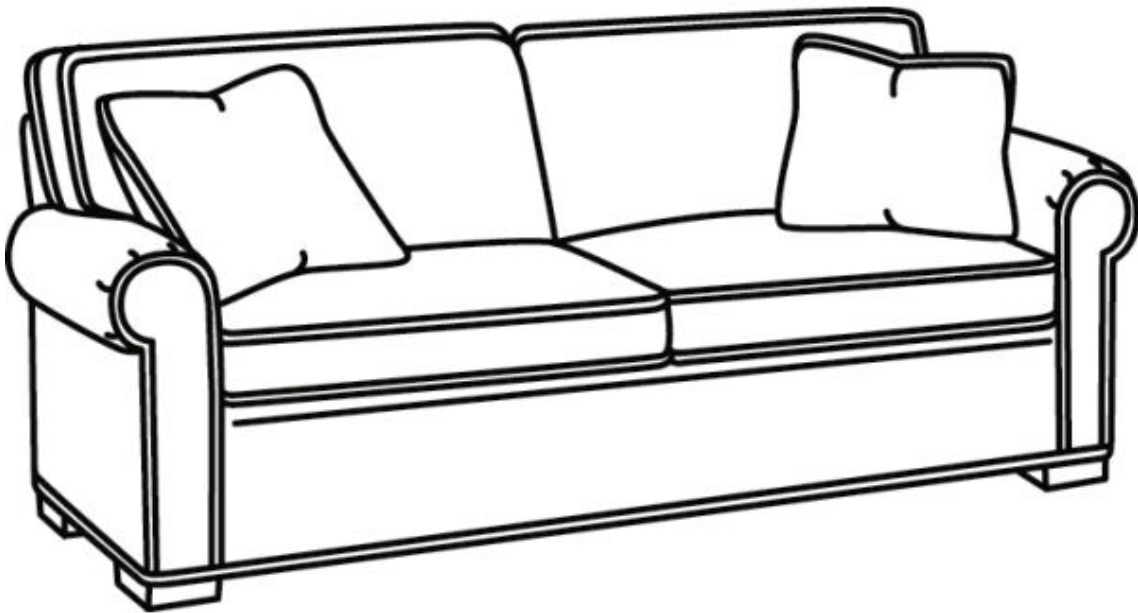

# CR LAINÉ<sup>®</sup>

STYLE • COMFORT • COLOR

**CD87 Series / CD8700S-2**

Outside: 88"W x 38"D x 38"H

Inside: 70"W x 22"D

Seat: 21.5"H

Arm: 25.5"H

Back Rail Height: 30.5"H