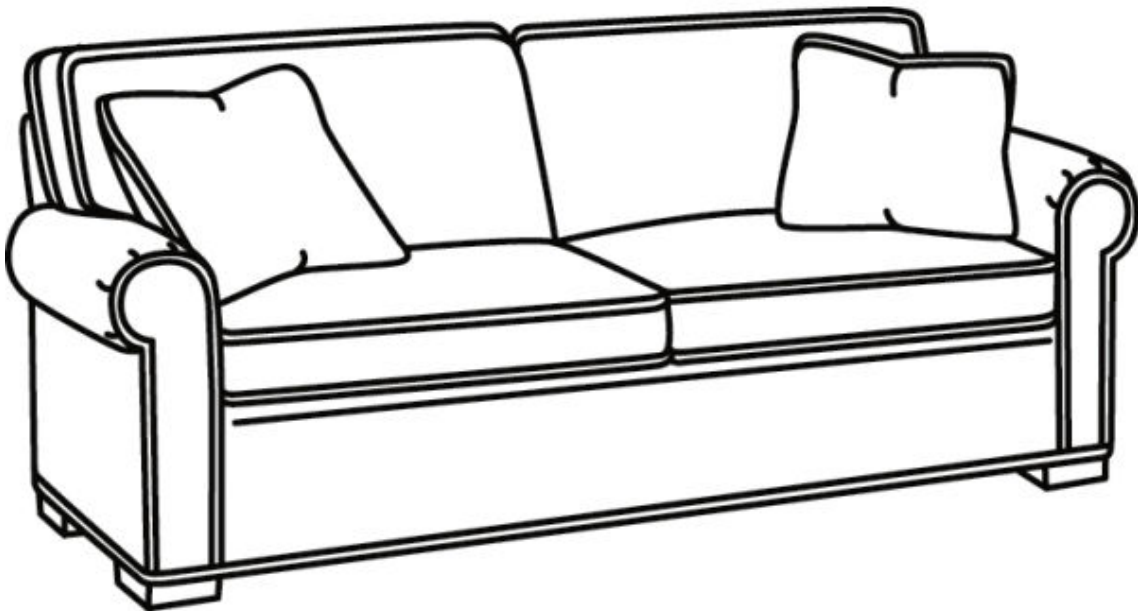

CR LAINÉ[®]

STYLE • COMFORT • COLOR

CD8700 Series / CD8700S-2S

Outside: 87"W x 38"D x 38"H

Inside: 69"W x 22"D

Seat: 21.5"H

Arm: 25.5"H

Back Rail Height: 30.5"H