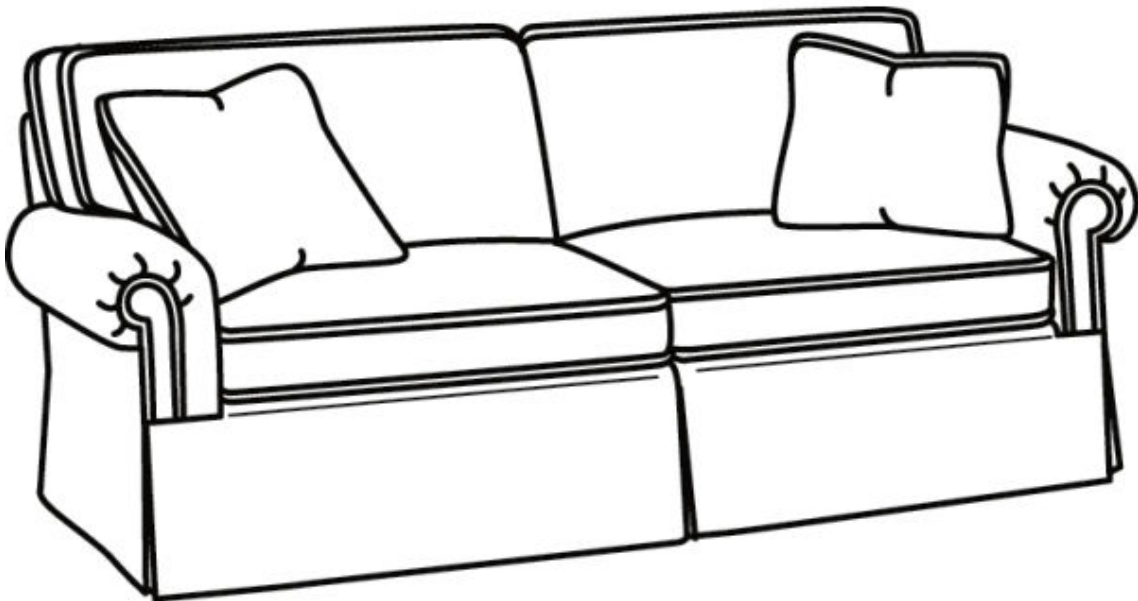

CR LAINÉ[®]

STYLE • COMFORT • COLOR

CD8700 Series / CD8702R

Outside: 78"W x 38"D x 38"H

Inside: 60"W x 22"D

Seat: 21.5"H

Arm: 25.5"H

Back Rail Height: 30.5"H