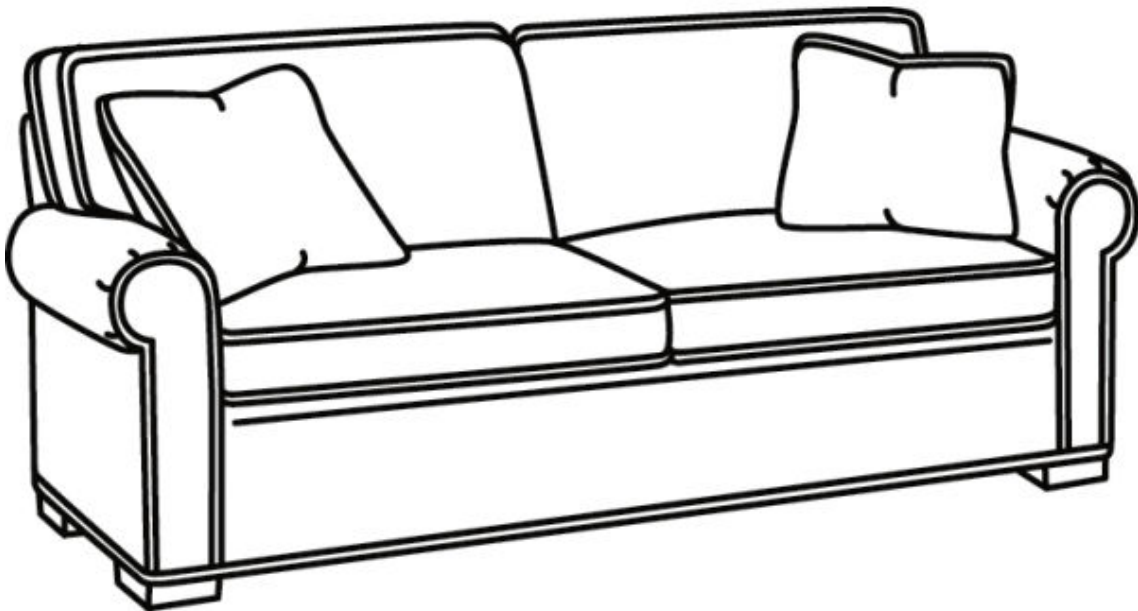

CR LAINÉ[®]

STYLE • COMFORT • COLOR

CD8700 Series / CD8702S

Outside: 78"W x 38"D x 38"H

Inside: 60"W x 22"D

Seat: 21.5"H

Arm: 25.5"H

Back Rail Height: 30.5"H