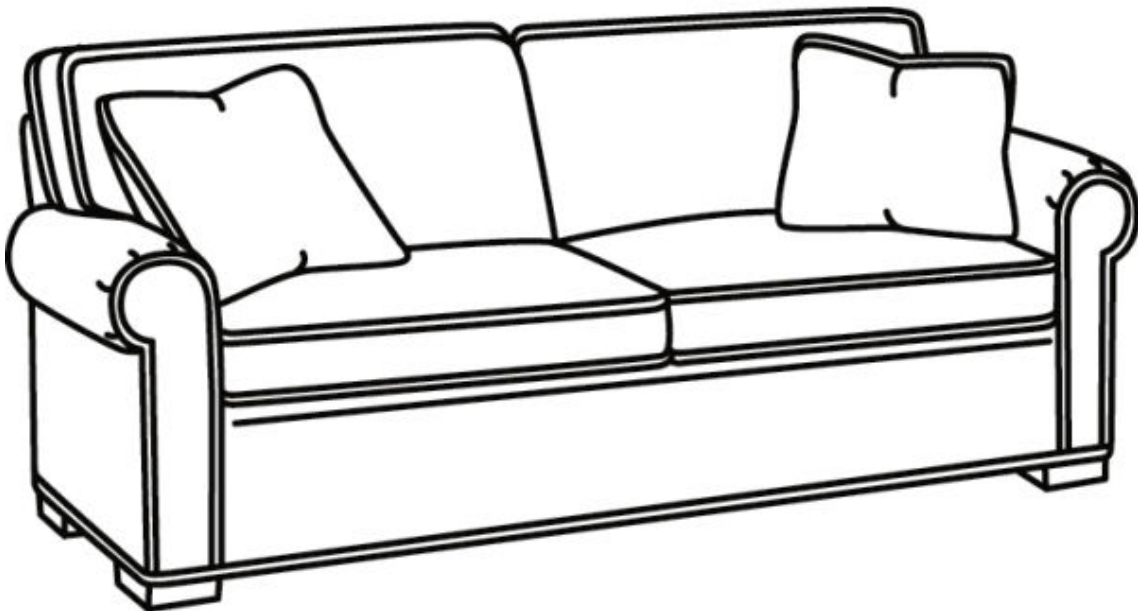

CR LAINÉ[®]

STYLE • COMFORT • COLOR

CD87 Series / CD8702S

Outside: 78"W x 38"D x 38"H

Inside: 60"W x 22"D

Seat: 21.5"H

Arm: 25.5"H

Back Rail Height: 30.5"H