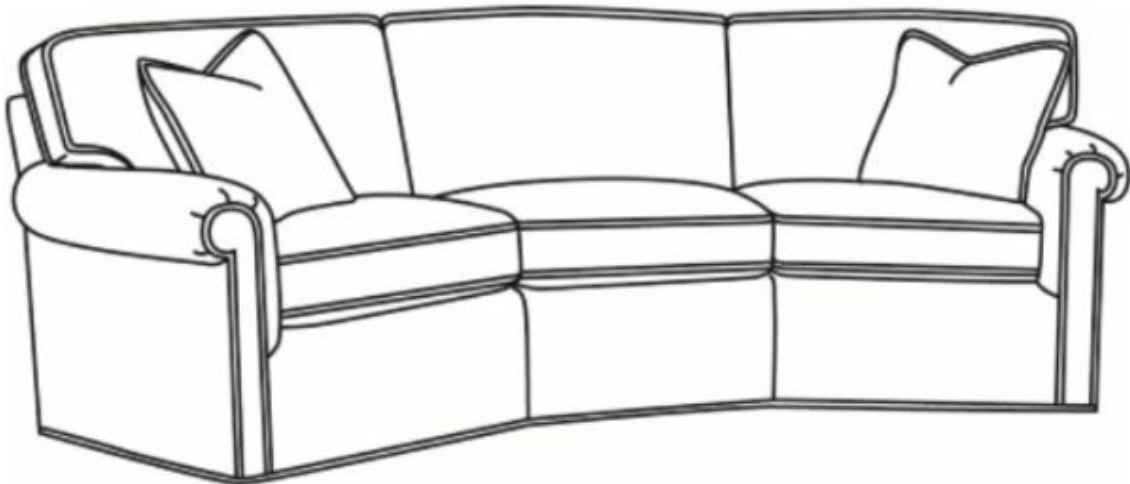

# CR LAINÉ<sup>®</sup>

STYLE • COMFORT • COLOR

**CD8700 Series / CD8703R**

Outside: 115"W x 53"D x 38"H

Seat: 21.5"H

Arm: 25.5"H

Back Rail Height: 30.5"H