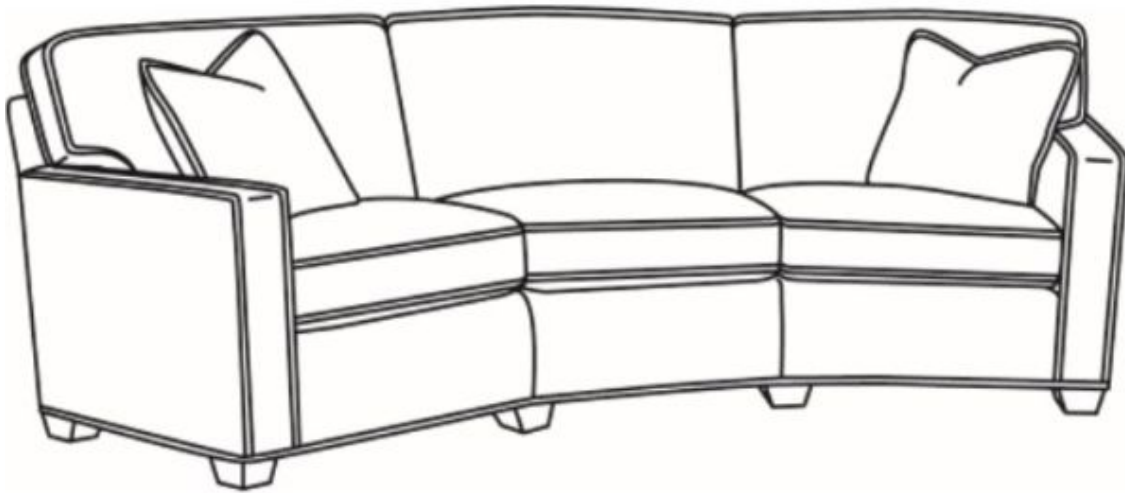

CR LAINÉ[®]

STYLE • COMFORT • COLOR

CD87 Series / CD8703T

Outside: 115"W x 53"D x 38"H

Seat: 21.5"H

Arm: 25.5"H

Back Rail Height: 30.5"H