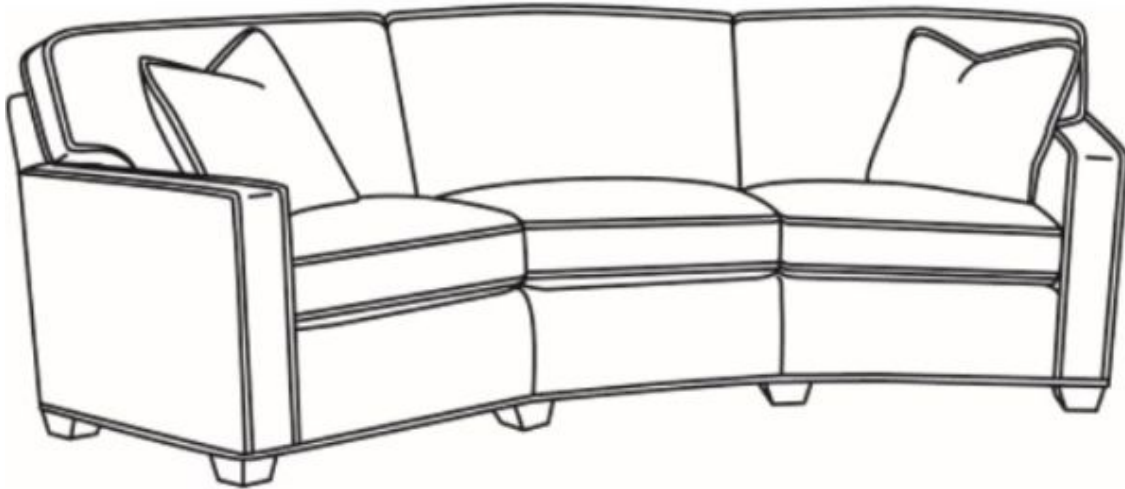

# CR LAINÉ<sup>®</sup>

STYLE • COMFORT • COLOR

**CD8700 Series / CD8703T**

Outside: 115"W x 53"D x 38"H

Seat: 21.5"H

Arm: 25.5"H

Back Rail Height: 30.5"H