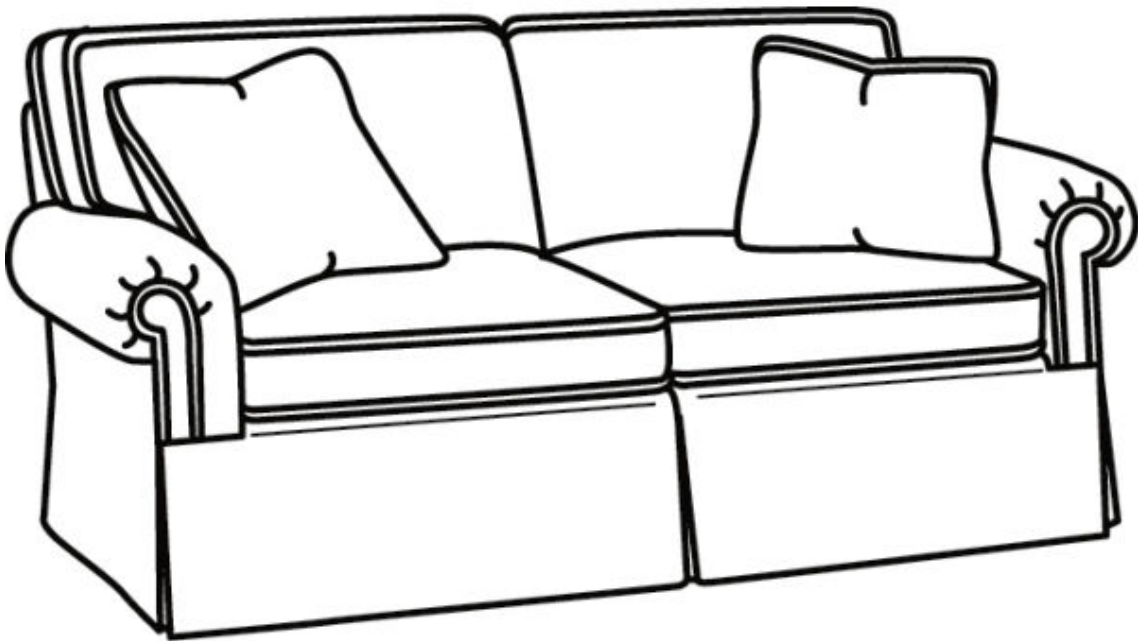

CR LAINÉ[®]

STYLE • COMFORT • COLOR

CD8700 Series / CD8704R

Outside: 65"W x 38"D x 38"H

Inside: 47"W x 22"D

Seat: 21.5"H

Arm: 25.5"H

Back Rail Height: 30.5"H