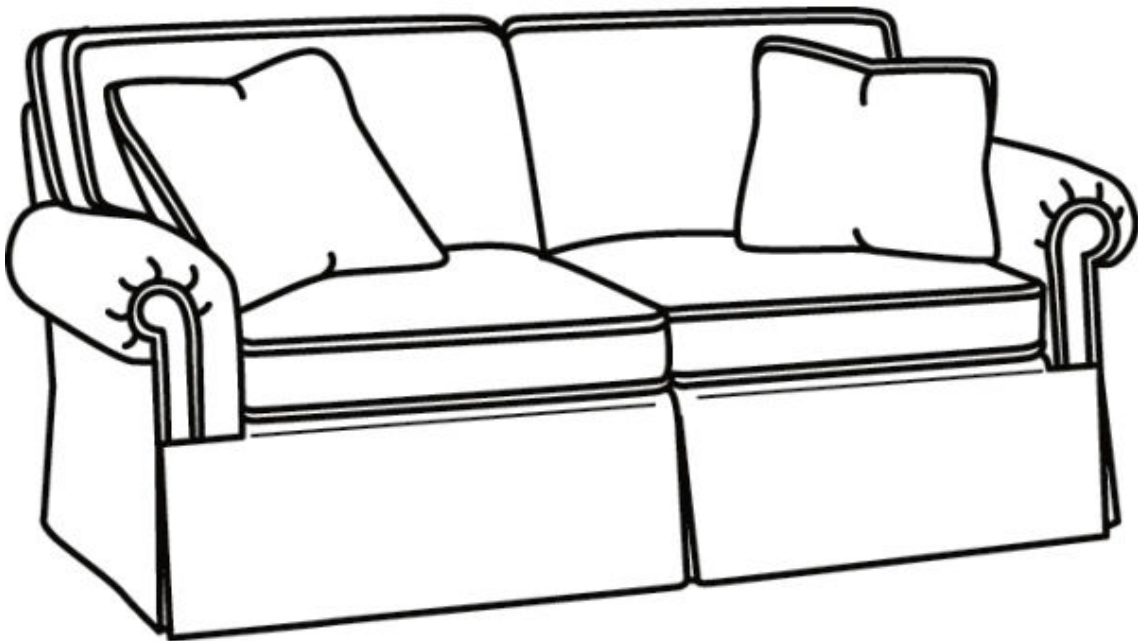

CR LAINÉ[®]

STYLE • COMFORT • COLOR

CD87 Series / CD8704R

Outside: 65"W x 38"D x 38"H

Inside: 47"W x 22"D

Seat: 21.5"H

Arm: 25.5"H

Back Rail Height: 30.5"H