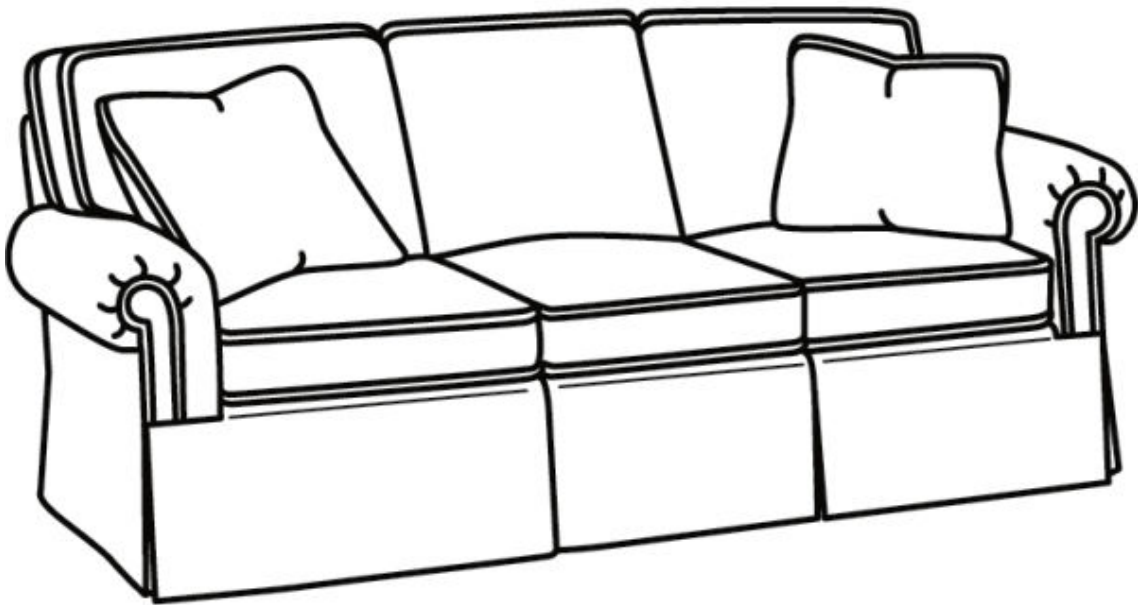

CR LAINÉ[®]

STYLE • COMFORT • COLOR

CD8700 Series / CD8720R

Outside: 88"W x 41"D x 38"H

Inside: 70"W x 24.5"D

Seat: 21.5"H

Arm: 25.5"H

Back Rail Height: 30.5"H